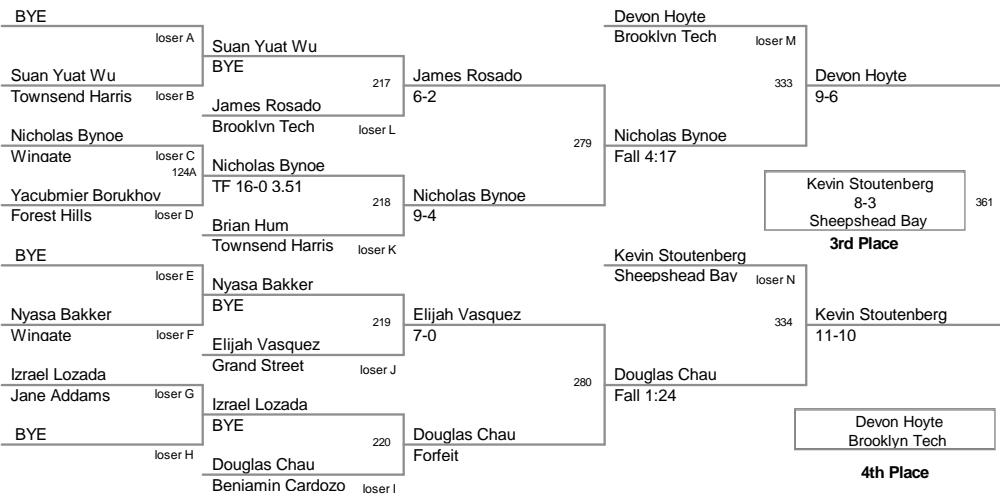

Petrides High School, Staten Island, NY

Outstanding Wrestler - Santo Curatolo Tottenville 113Lbs

Most Pins Least Time - Armani Ellison Canarsie 4 pins in 18:55

99 Lbs

106 Lbs

113 Lbs

2012 PSAL
HS

120 Lbs