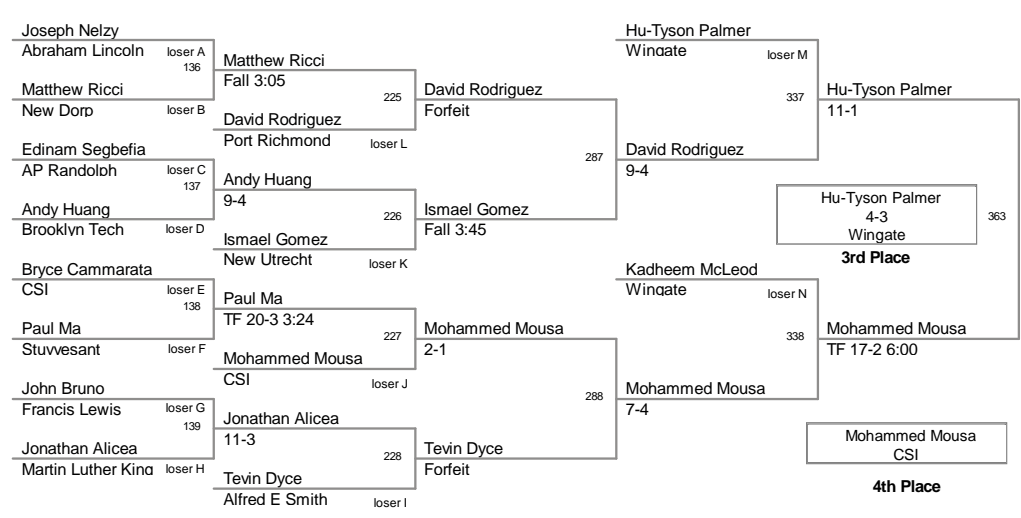

2012 PSAL
HS

126 Lbs