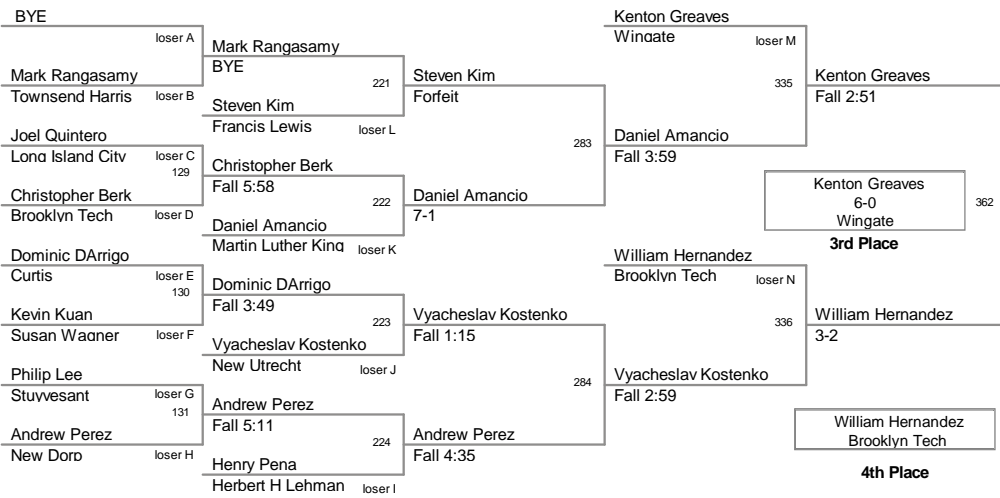

Petrides High School, Staten Island, NY

Outstanding Wrestler - Santo Curatolo Tottenville 113Lbs

Most Pins Least Time - Armani Ellison Canarsie 4 pins in 18:55

99 Lbs

106 Lbs

113 Lbs

2012 PSAL
HS

120 Lbs