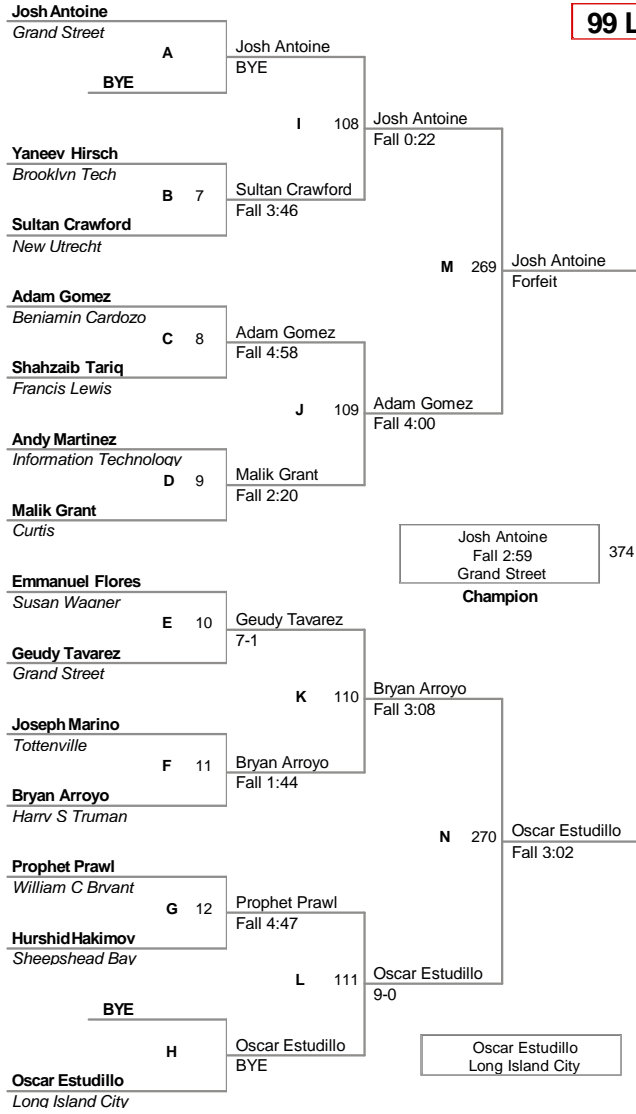

Petrides High School, Staten Island, NY				
Plc	Points	Team	CH	CONS
1	220	Brooklyn Tech	-	-
2	191	Wingate	-	-
3	143	Grand Street	-	-
4	94	Curtis	-	-
5	93.5	Tottenville	-	-
6	87	James Madison	-	-
7	58.5	New Utrecht	-	-
8	58	Franklin D Roosevelt	-	-
9	48	Martin Luther King	-	-
10	47	Canarsie	-	-
11	43.5	CSI	-	-
12	39.5	Abraham Lincoln	-	-
13	38	Townsend Harris	-	-
14	35	Francis Lewis	-	-
15	34.5	Springfield Gardens	-	-
16	33	William C Bryant	-	-
17	32	Sheepshead Bay	-	-
18	29	Harry S Truman	-	-
18	29	Long Island City	-	-
18	29	Port Richmond	-	-
21	28.5	Benjamin Cardozo	-	-
22	28	Flushing	-	-
23	27	Newtown	-	-
24	21	Alfred E Smith	-	-
25	20.5	John Browne	-	-
25	20.5	Stuyvesant	-	-
27	16	Mott Haven	-	-
28	15	George Washington	-	-
29	14	Erasmus Hall	-	-
30	10	Bronx Science	-	-
30	10	Forest Hills	-	-
32	9	New Dorp	-	-
33	8	Aviation	-	-
33	8	Thomas Edison	-	-
35	7	Herbert H Lehman	-	-
35	7	Hunter College	-	-
37	5	Bathgate	-	-
38	4	Grover Cleveland	-	-
38	4	Hillcrest	-	-
38	4	Information Technology	-	-
41	3	Beacon	-	-
42	1	Queens Vocational	-	-
43	0	AP Randolph	-	-
43	0	Applied Communication	-	-
43	0	Jane Addams	-	-
43	0	Midwood	-	-
43	0	Murry Bergtraum	-	-
43	0	Susan Wagner	-	-

Petrides High School, Staten Island, NY

Outstanding Wrestler - Santo Curatolo Tottenville 113Lbs

Most Pins Least Time - Armani Ellison Canarsie 4 pins in 18:55

99 Lbs

106 Lbs

113 Lbs

2012 PSAL
HS

120 Lbs