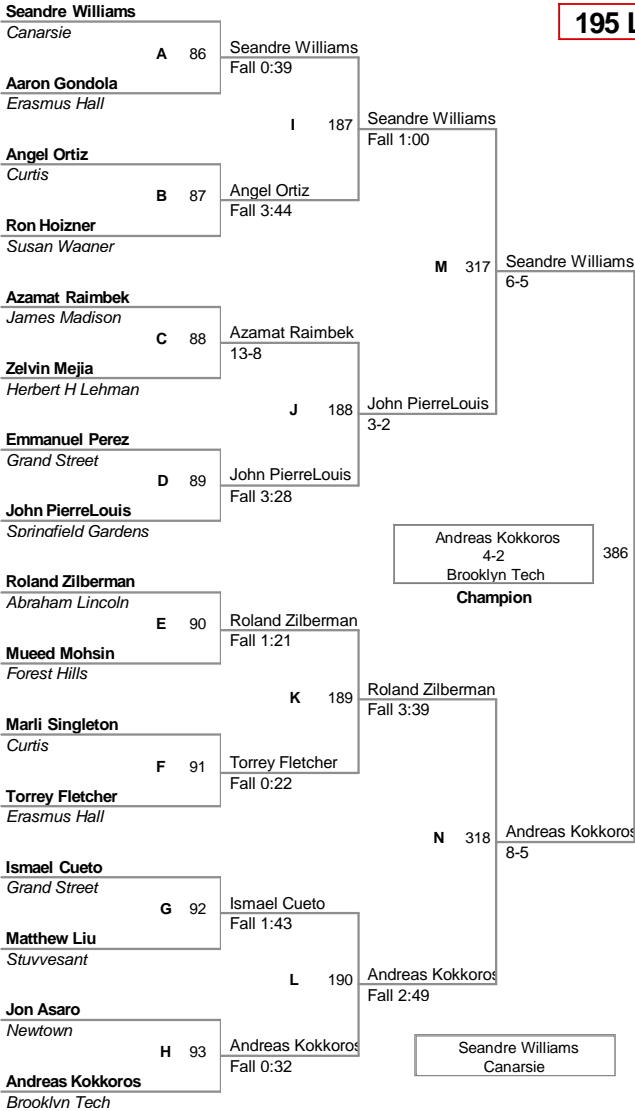

2012 PSAL
HS

195 Lbs