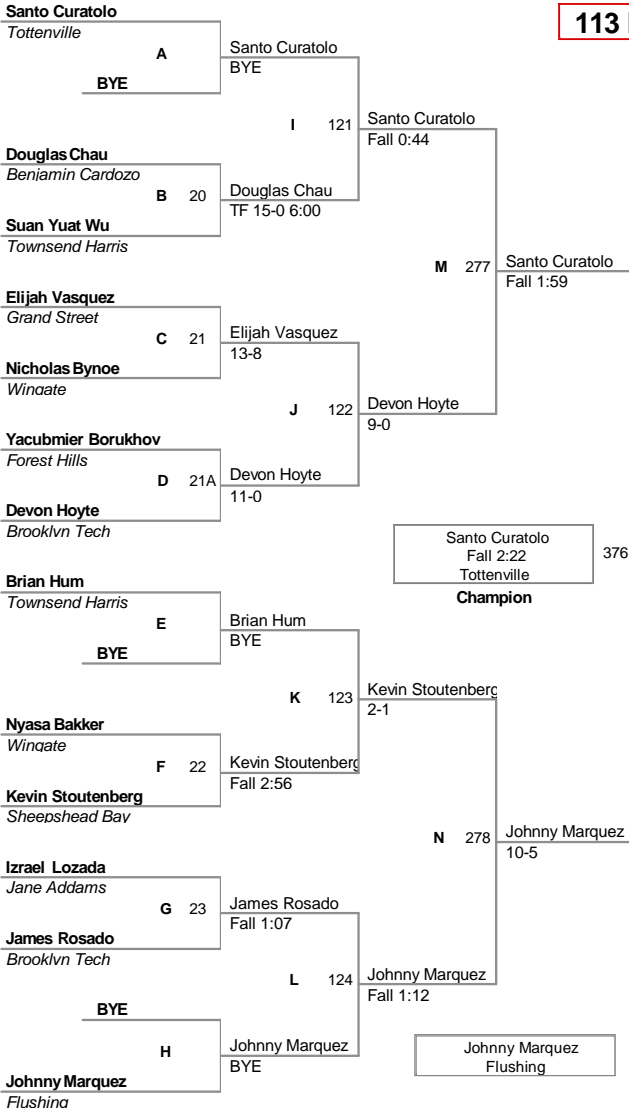

Petrides High School, Staten Island, NY				
Plc	Points	Team	CH	CONS
1	220	Brooklyn Tech	-	-
2	191	Wingate	-	-
3	143	Grand Street	-	-
4	94	Curtis	-	-
5	93.5	Tottenville	-	-
6	87	James Madison	-	-
7	58.5	New Utrecht	-	-
8	58	Franklin D Roosevelt	-	-
9	48	Martin Luther King	-	-
10	47	Canarsie	-	-
11	43.5	CSI	-	-
12	39.5	Abraham Lincoln	-	-
13	38	Townsend Harris	-	-
14	35	Francis Lewis	-	-
15	34.5	Springfield Gardens	-	-
16	33	William C Bryant	-	-
17	32	Sheepshead Bay	-	-
18	29	Harry S Truman	-	-
18	29	Long Island City	-	-
18	29	Port Richmond	-	-
21	28.5	Benjamin Cardozo	-	-
22	28	Flushing	-	-
23	27	Newtown	-	-
24	21	Alfred E Smith	-	-
25	20.5	John Browne	-	-
25	20.5	Stuyvesant	-	-
27	16	Mott Haven	-	-
28	15	George Washington	-	-
29	14	Erasmus Hall	-	-
30	10	Bronx Science	-	-
30	10	Forest Hills	-	-
32	9	New Dorp	-	-
33	8	Aviation	-	-
33	8	Thomas Edison	-	-
35	7	Herbert H Lehman	-	-
35	7	Hunter College	-	-
37	5	Bathgate	-	-
38	4	Grover Cleveland	-	-
38	4	Hillcrest	-	-
38	4	Information Technology	-	-
41	3	Beacon	-	-
42	1	Queens Vocational	-	-
43	0	AP Randolph	-	-
43	0	Applied Communication	-	-
43	0	Jane Addams	-	-
43	0	Midwood	-	-
43	0	Murry Bergtraum	-	-
43	0	Susan Wagner	-	-

Petrides High School, Staten Island, NY

Outstanding Wrestler - Santo Curatolo Tottenville 113Lbs

Most Pins Least Time - Armani Ellison Canarsie 4 pins in 18:55

99 Lbs

106 Lbs

113 Lbs

2012 PSAL
HS

120 Lbs