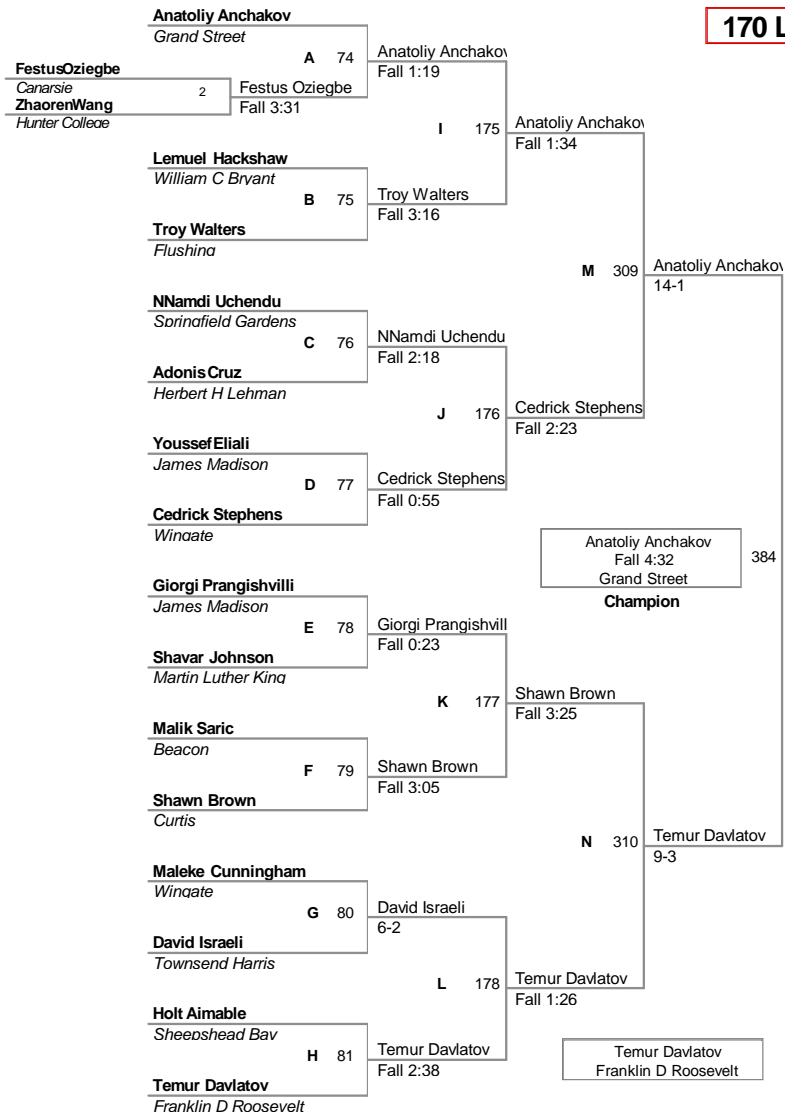

2012 PSAL
HS

170 Lbs