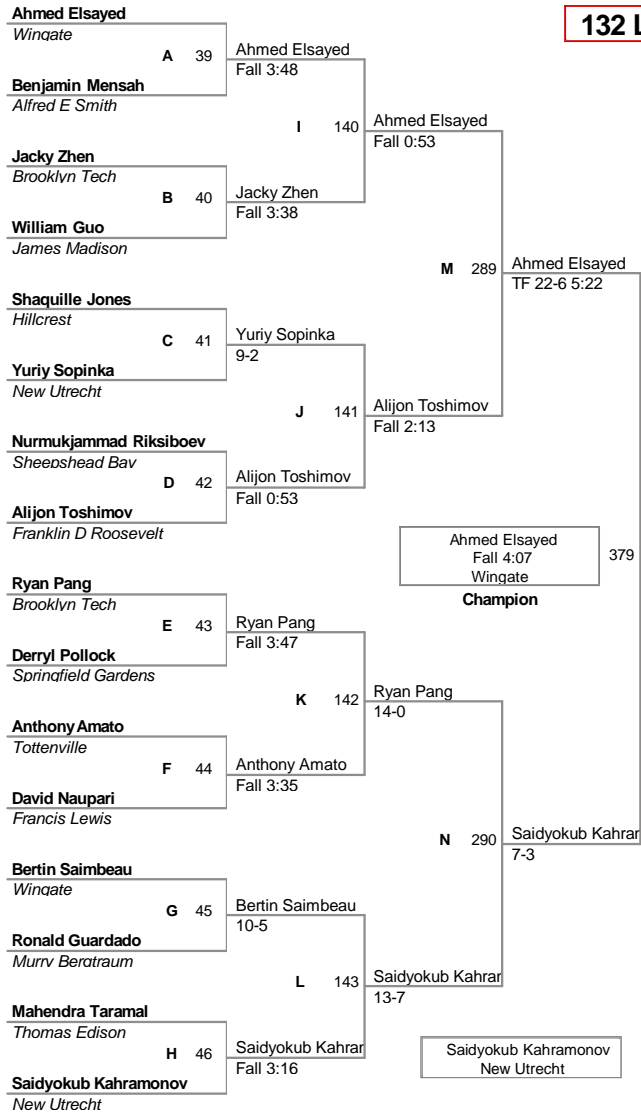

2012 PSAL
HS

132 Lbs