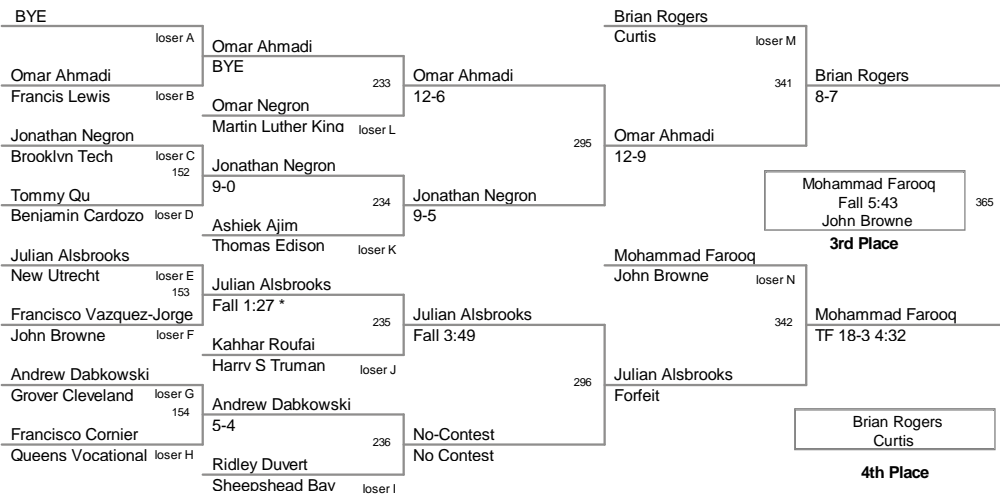

2012 PSAL
HS

138 Lbs