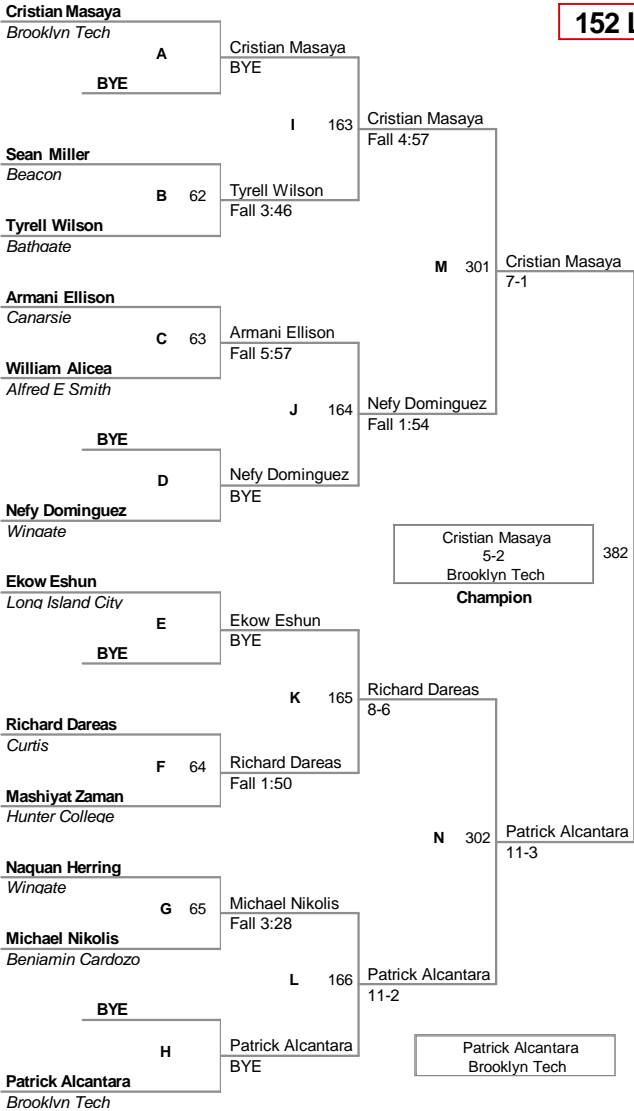

2012 PSAL
HS

152 Lbs