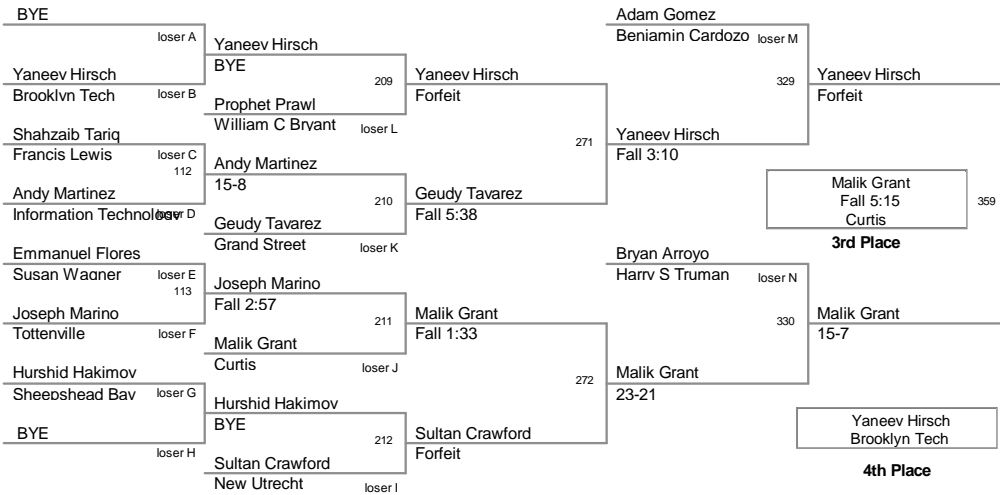

Petrides High School, Staten Island, NY				
Plc	Points	Team	CH	CONS
1	220	Brooklyn Tech	-	-
2	191	Wingate	-	-
3	143	Grand Street	-	-
4	94	Curtis	-	-
5	93.5	Tottenville	-	-
6	87	James Madison	-	-
7	58.5	New Utrecht	-	-
8	58	Franklin D Roosevelt	-	-
9	48	Martin Luther King	-	-
10	47	Canarsie	-	-
11	43.5	CSI	-	-
12	39.5	Abraham Lincoln	-	-
13	38	Townsend Harris	-	-
14	35	Francis Lewis	-	-
15	34.5	Springfield Gardens	-	-
16	33	William C Bryant	-	-
17	32	Sheepshead Bay	-	-
18	29	Harry S Truman	-	-
18	29	Long Island City	-	-
18	29	Port Richmond	-	-
21	28.5	Benjamin Cardozo	-	-
22	28	Flushing	-	-
23	27	Newtown	-	-
24	21	Alfred E Smith	-	-
25	20.5	John Browne	-	-
25	20.5	Stuyvesant	-	-
27	16	Mott Haven	-	-
28	15	George Washington	-	-
29	14	Erasmus Hall	-	-
30	10	Bronx Science	-	-
30	10	Forest Hills	-	-
32	9	New Dorp	-	-
33	8	Aviation	-	-
33	8	Thomas Edison	-	-
35	7	Herbert H Lehman	-	-
35	7	Hunter College	-	-
37	5	Bathgate	-	-
38	4	Grover Cleveland	-	-
38	4	Hillcrest	-	-
38	4	Information Technology	-	-
41	3	Beacon	-	-
42	1	Queens Vocational	-	-
43	0	AP Randolph	-	-
43	0	Applied Communication	-	-
43	0	Jane Addams	-	-
43	0	Midwood	-	-
43	0	Murry Bergtraum	-	-
43	0	Susan Wagner	-	-

Petrides High School, Staten Island, NY

Outstanding Wrestler - Santo Curatolo Tottenville 113Lbs

Most Pins Least Time - Armani Ellison Canarsie 4 pins in 18:55

99 Lbs

106 Lbs

113 Lbs

2012 PSAL
HS

120 Lbs