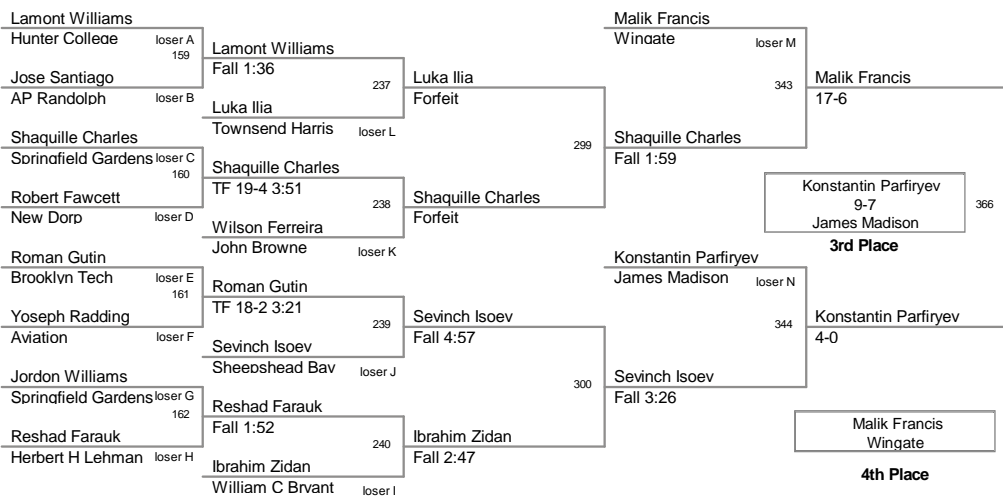

2012 PSAL
HS

145 Lbs