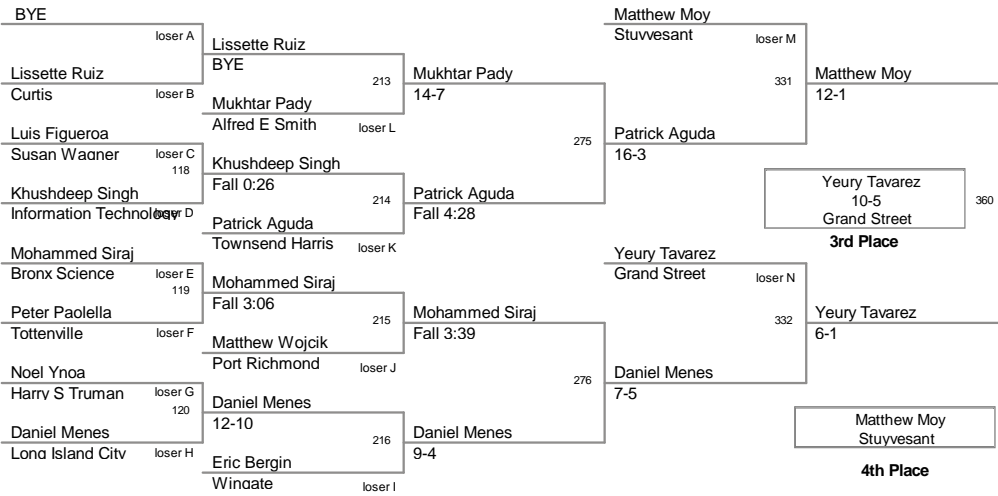

Petrides High School, Staten Island, NY

Outstanding Wrestler - Santo Curatolo Tottenville 113Lbs

Most Pins Least Time - Armani Ellison Canarsie 4 pins in 18:55

99 Lbs

106 Lbs

113 Lbs

2012 PSAL
HS

120 Lbs