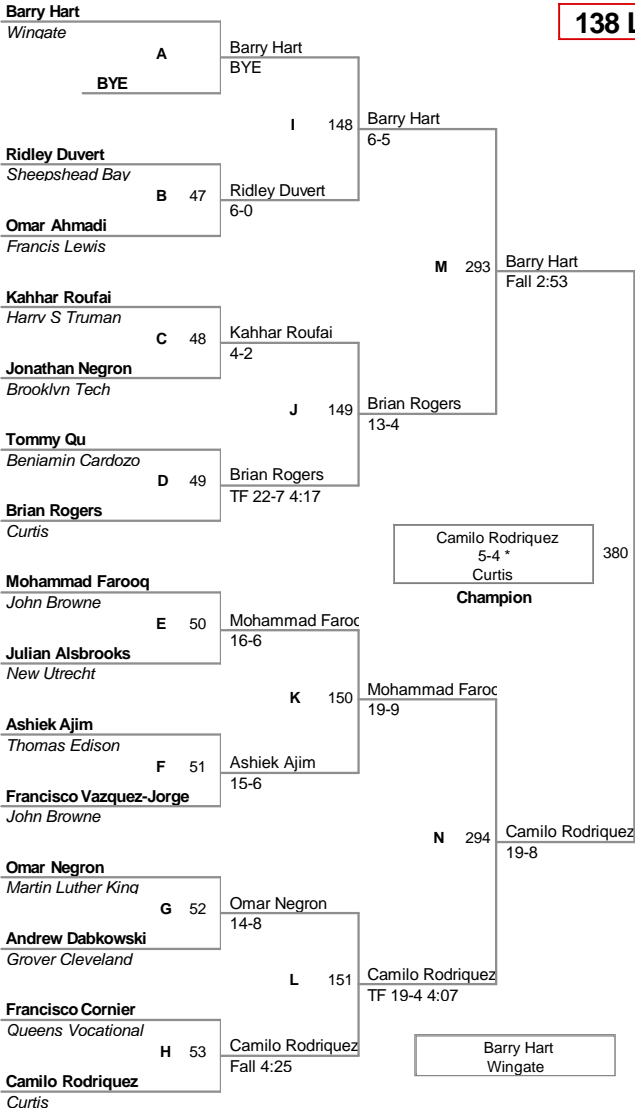

2012 PSAL
HS

138 Lbs