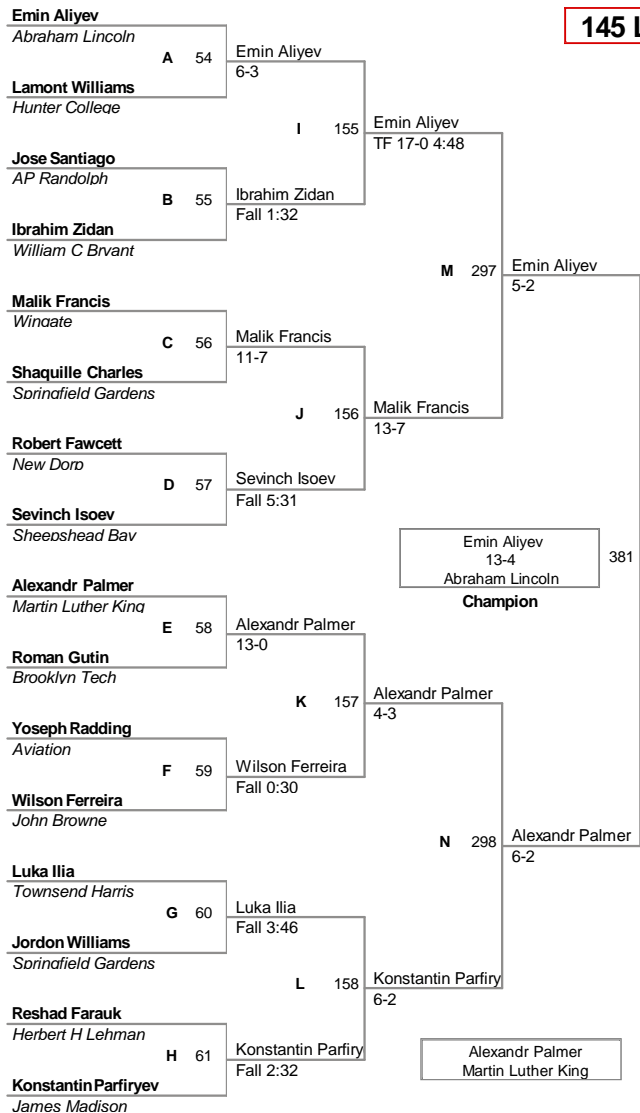

2012 PSAL
HS

145 Lbs