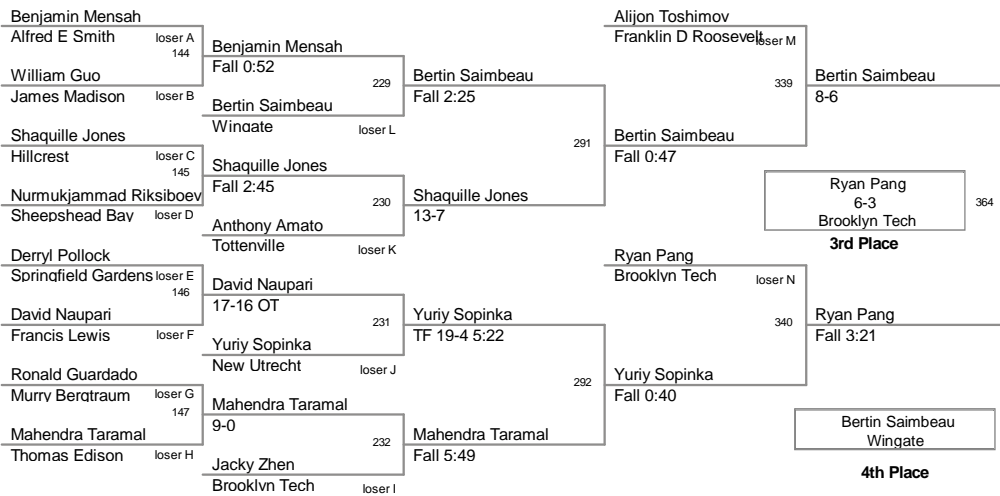

2012 PSAL
HS

132 Lbs