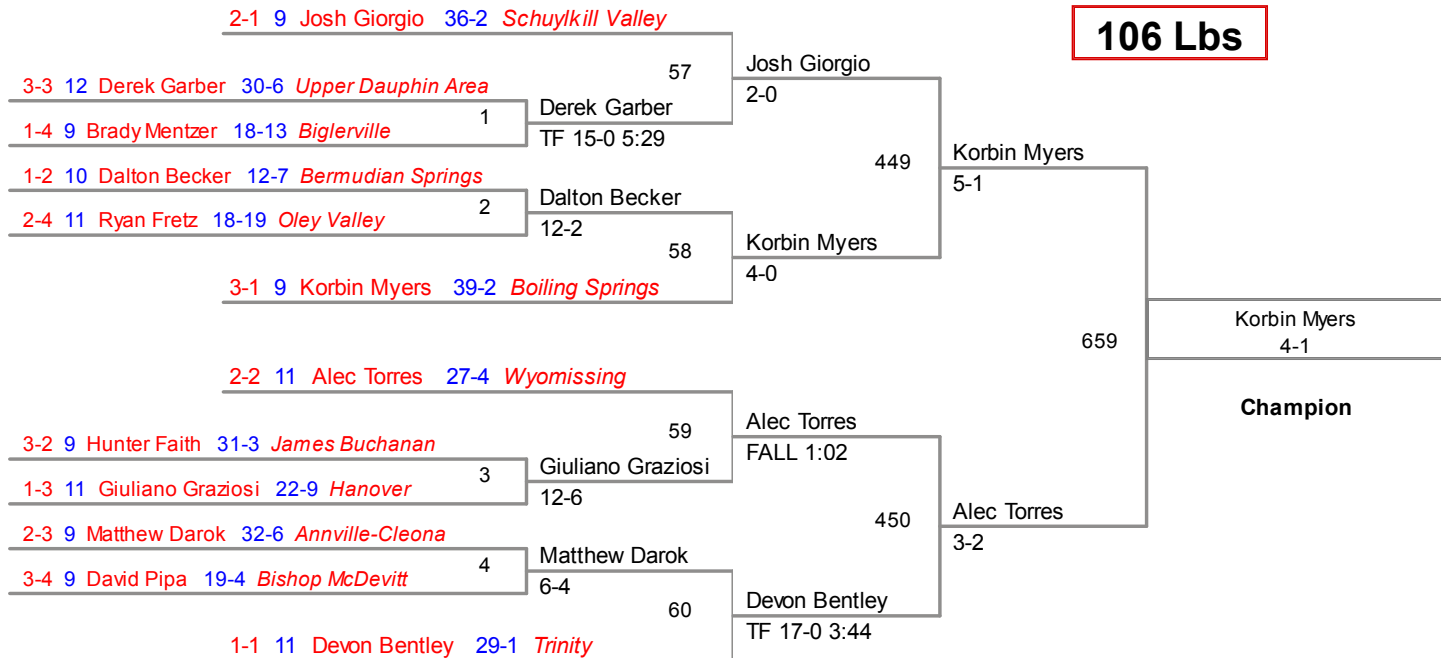

District III
AA

106 Lbs

District III
AA

113 Lbs

District III
AA

120 Lbs

District III
AA

126 Lbs

District III
AA

132 Lbs

District III
AA

138 Lbs

District III
AA

160 Lbs

District III
AA

182 Lbs

District III
AA

195 Lbs

District III
AA

220 Lbs

District III
AA

285 Lbs