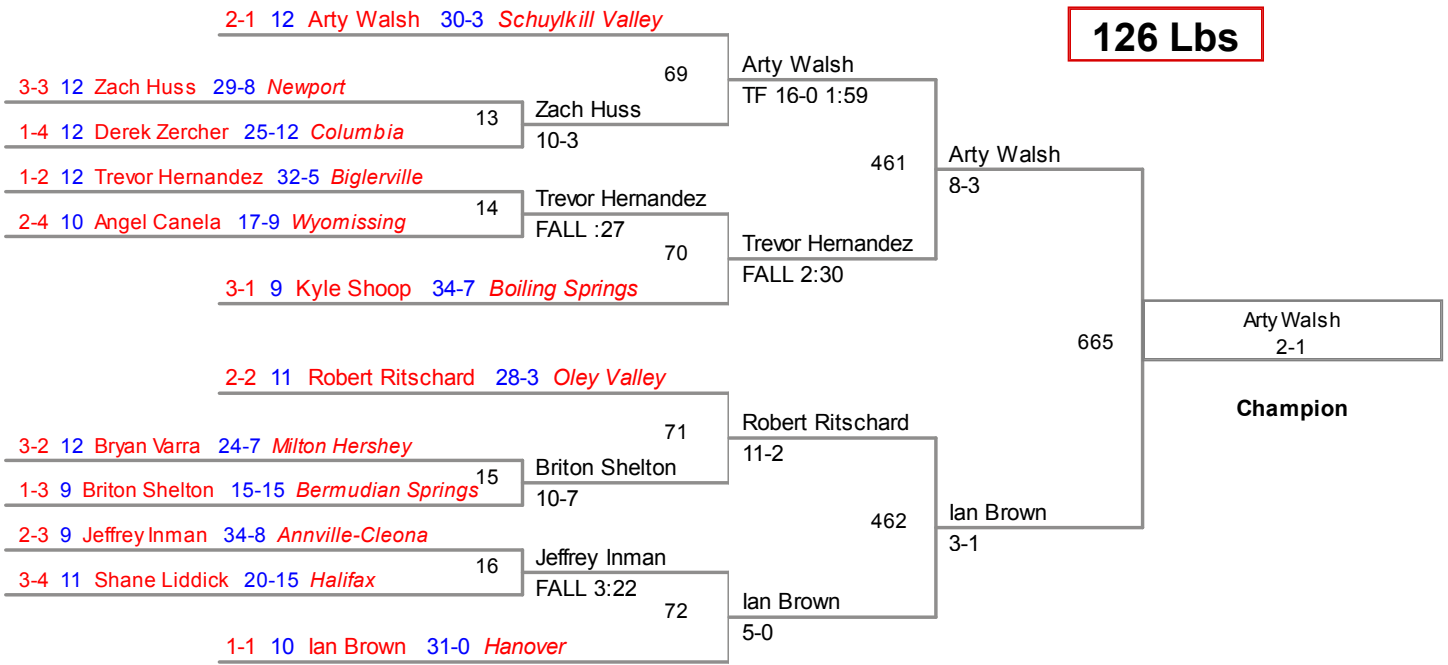

District III
AA

106 Lbs

District III
AA

113 Lbs

District III
AA

120 Lbs

District III
AA

126 Lbs

District III
AA

132 Lbs

District III
AA

138 Lbs

District III
AA

160 Lbs

District III
AA

182 Lbs

District III
AA

195 Lbs

District III
AA

220 Lbs

District III
AA

285 Lbs