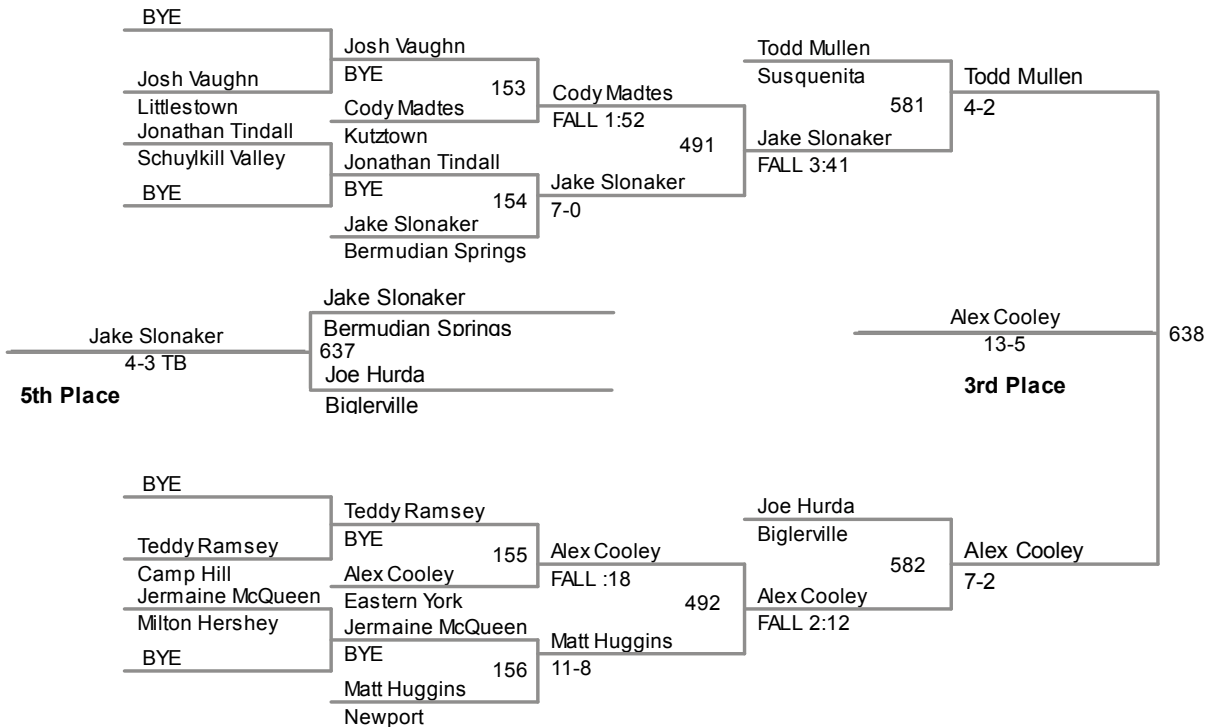

District III
AA

132 Lbs

District III
AA

138 Lbs

District III
AA

160 Lbs

District III
AA

182 Lbs