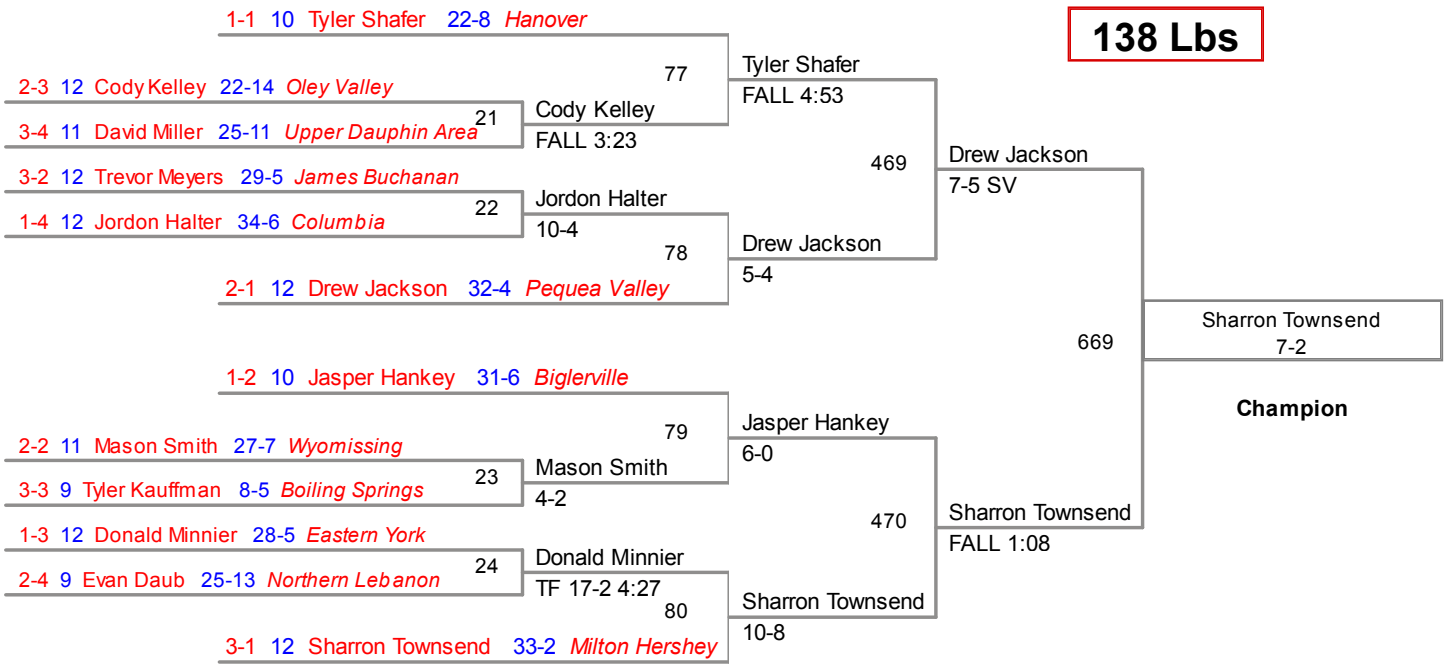

District III
AA

106 Lbs

District III
AA

113 Lbs

District III
AA

120 Lbs

District III
AA

126 Lbs

District III
AA

132 Lbs

District III
AA

138 Lbs

District III
AA

160 Lbs

District III
AA

182 Lbs

District III
AA

195 Lbs

District III
AA

220 Lbs

District III
AA

285 Lbs