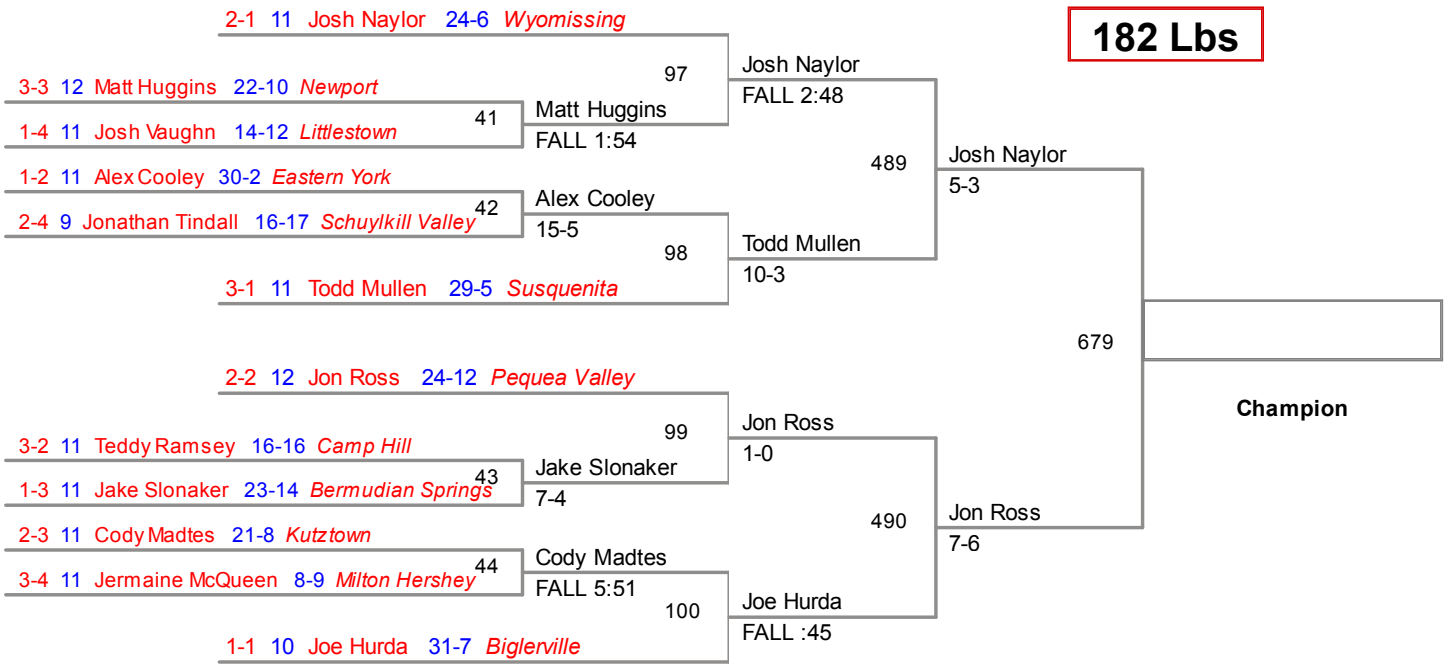

District III
AA

132 Lbs

District III
AA

138 Lbs

District III
AA

160 Lbs

District III
AA

182 Lbs

District III
AA

195 Lbs

District III
AA

220 Lbs

District III
AA

285 Lbs