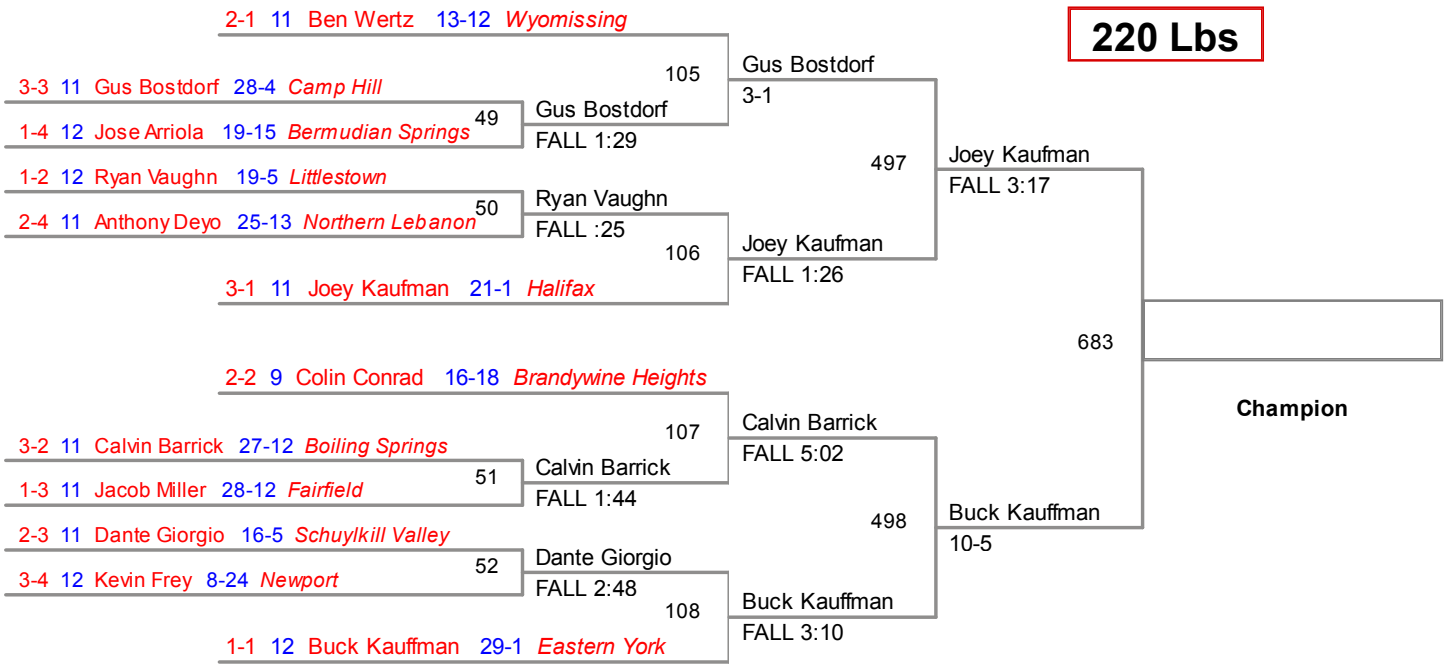

District III
AA

132 Lbs

District III
AA

138 Lbs

District III
AA

160 Lbs

District III
AA

182 Lbs

District III
AA

195 Lbs

District III
AA

220 Lbs

District III
AA

285 Lbs