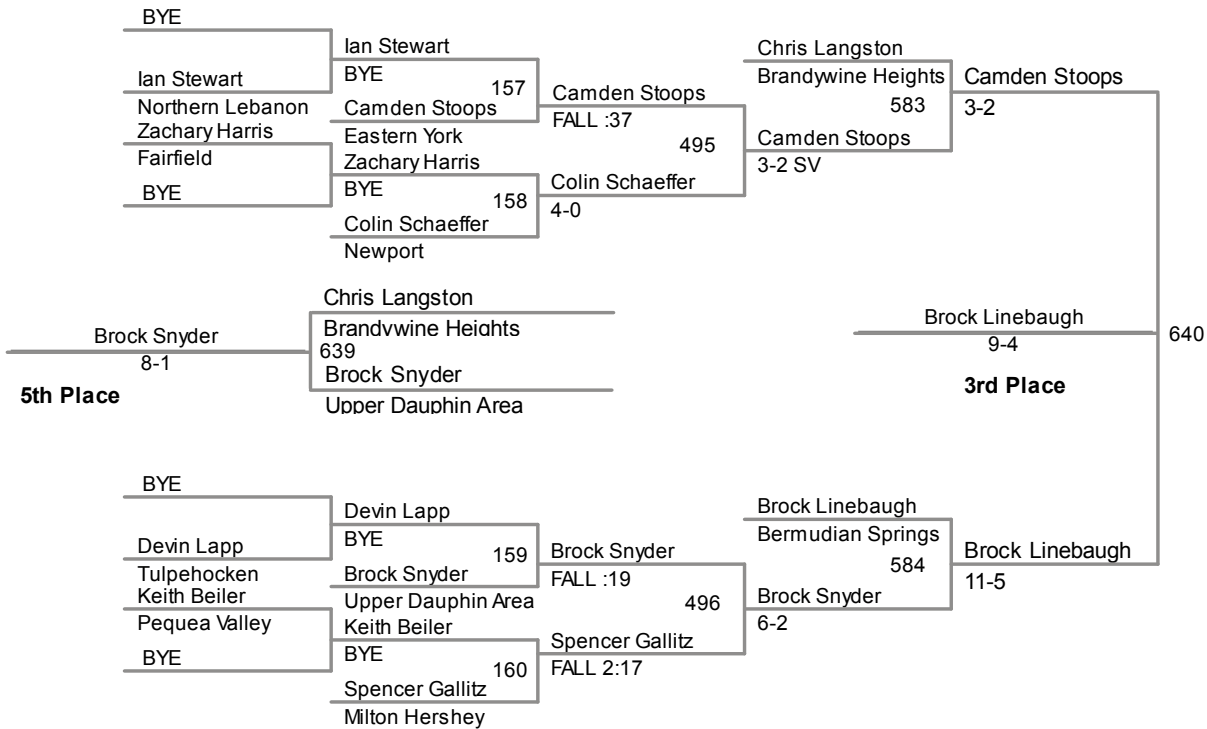

District III
AA

132 Lbs

District III
AA

138 Lbs

District III
AA

160 Lbs

District III
AA

182 Lbs

District III
AA

195 Lbs

District III
AA

220 Lbs

District III
AA

285 Lbs