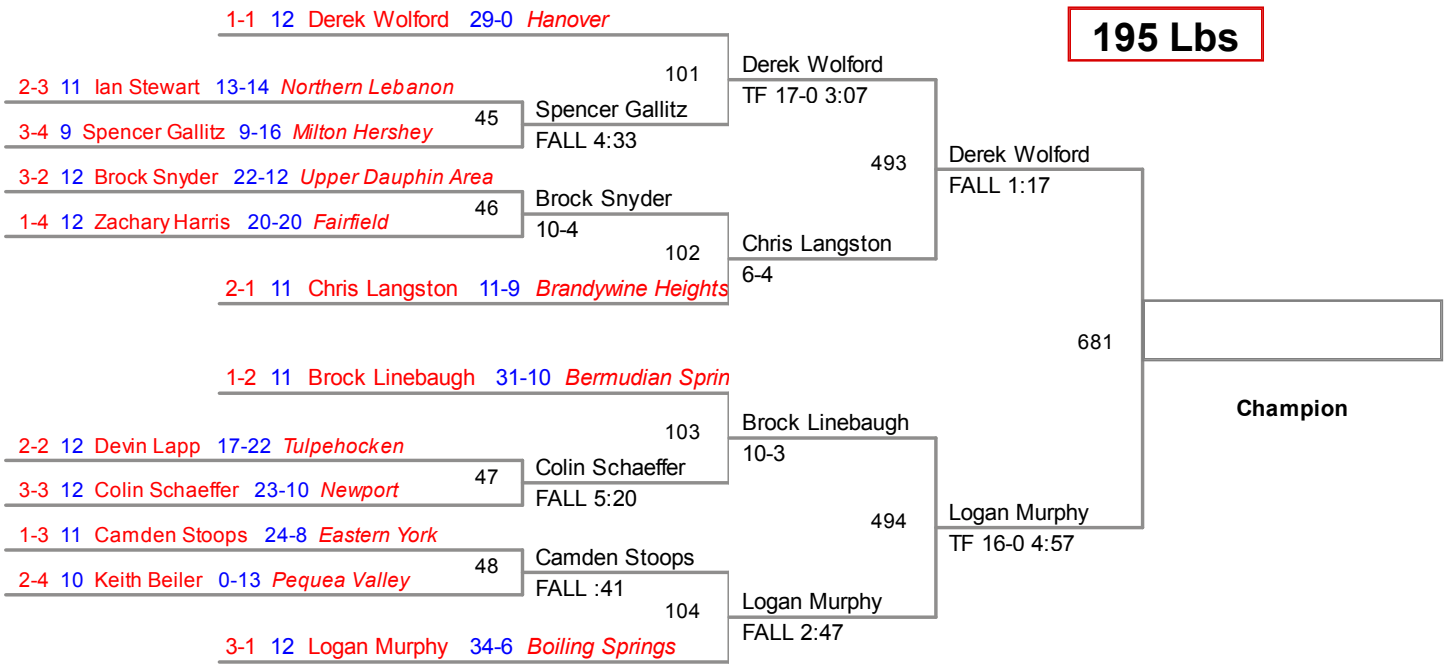

District III
AA

132 Lbs

District III
AA

138 Lbs

District III
AA

160 Lbs

District III
AA

182 Lbs

District III
AA

195 Lbs

District III
AA

220 Lbs

District III
AA

285 Lbs