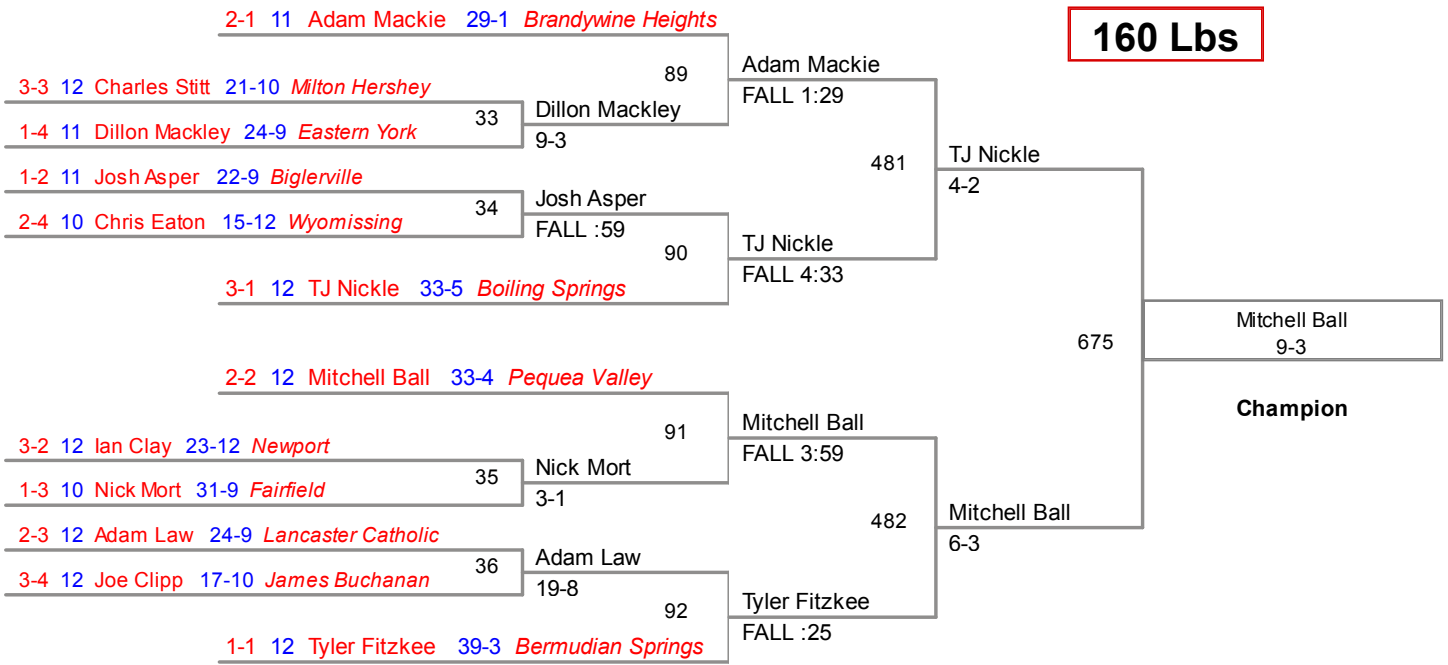

District III
AA

132 Lbs

District III
AA

138 Lbs

District III
AA

160 Lbs

District III
AA

182 Lbs

District III
AA

195 Lbs

District III
AA

220 Lbs

District III
AA

285 Lbs