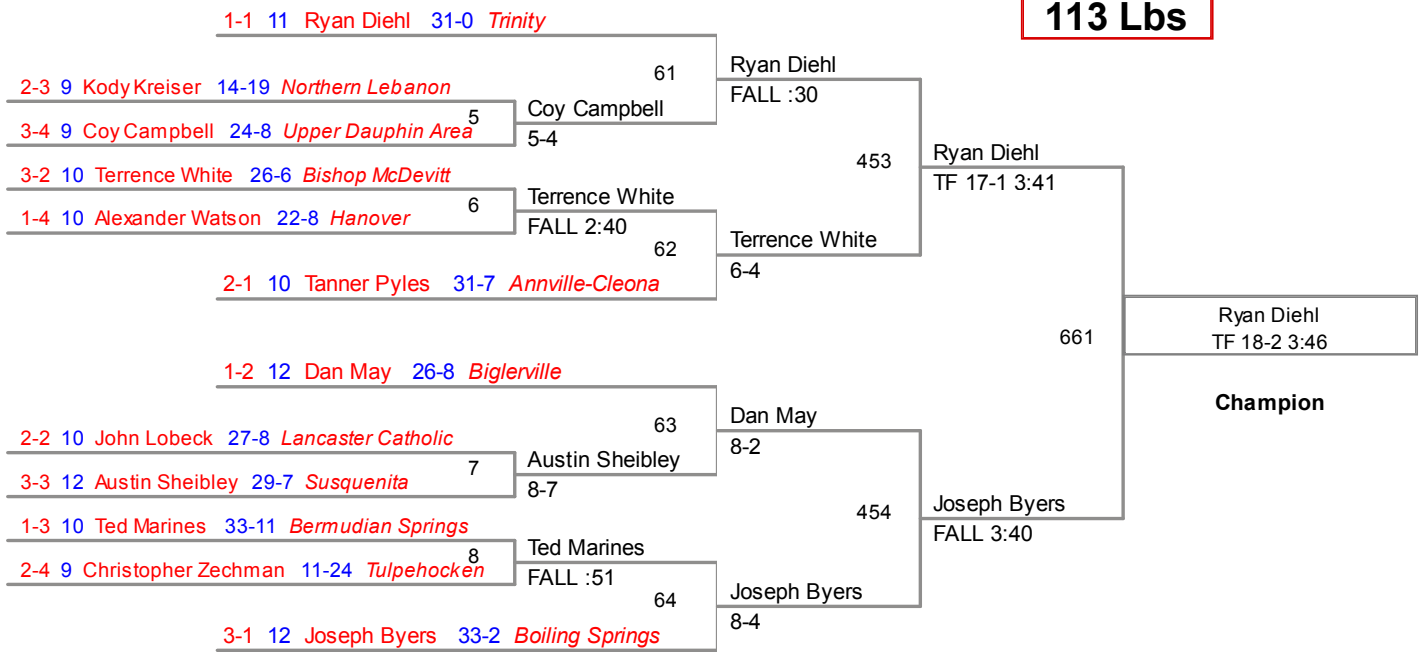

District III
AA

106 Lbs

District III
AA

113 Lbs

District III
AA

120 Lbs

District III
AA

126 Lbs

District III
AA

132 Lbs

District III
AA

138 Lbs

District III
AA

160 Lbs

District III
AA

182 Lbs

District III
AA

195 Lbs

District III
AA

220 Lbs

District III
AA

285 Lbs