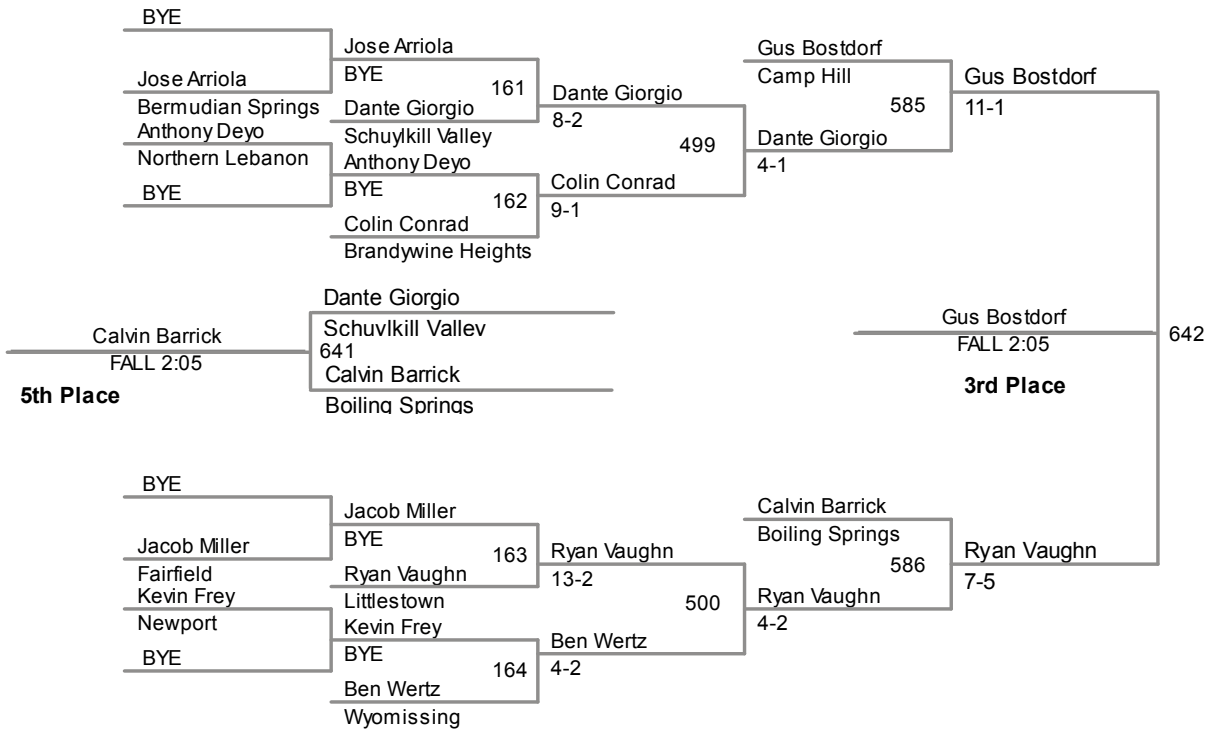

District III
AA

220 Lbs