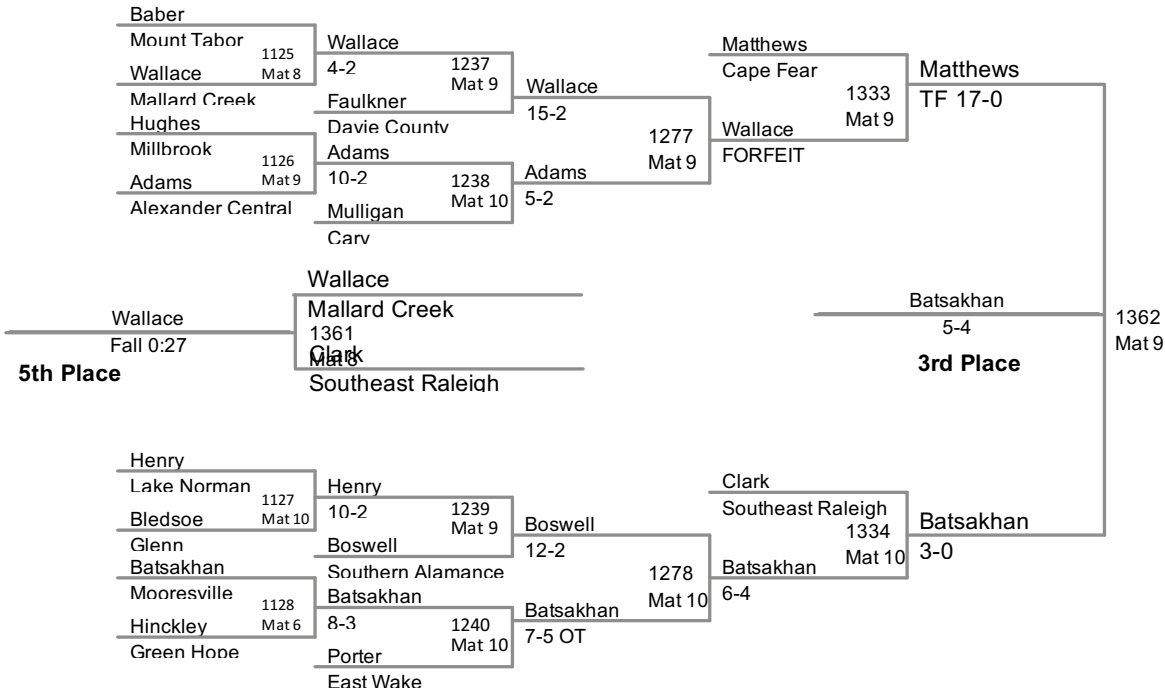

4A Wrestling Championships
2011 NCHSAA

152 Lbs