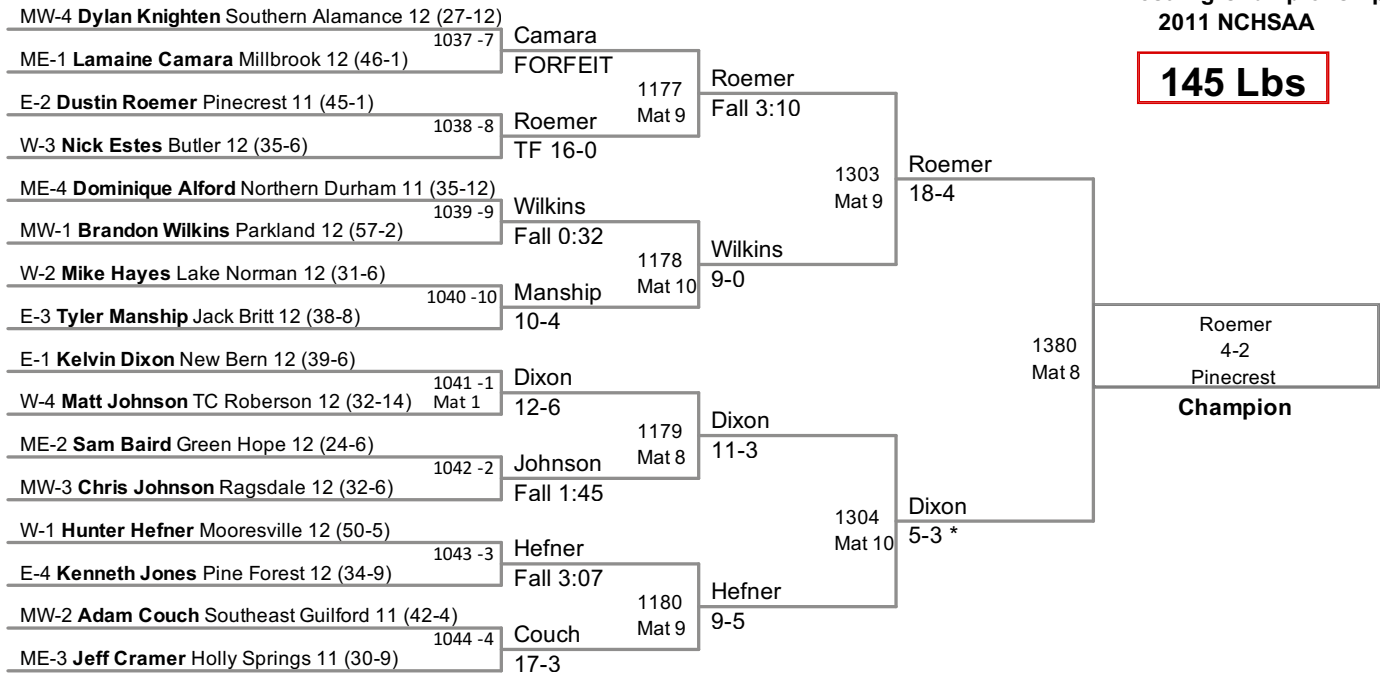

4A Wrestling Championships  
2011 NCHSAA

**119 Lbs**

4A Wrestling Championships  
2011 NCHSAA

**130 Lbs**

4A Wrestling Championships  
2011 NCHSAA

**145 Lbs**

4A Wrestling Championships  
2011 NCHSAA

**160 Lbs**

4A Wrestling Championships  
2011 NCHSAA

**215 Lbs**

4A Wrestling Championships  
2011 NCHSAA

**285 Lbs**