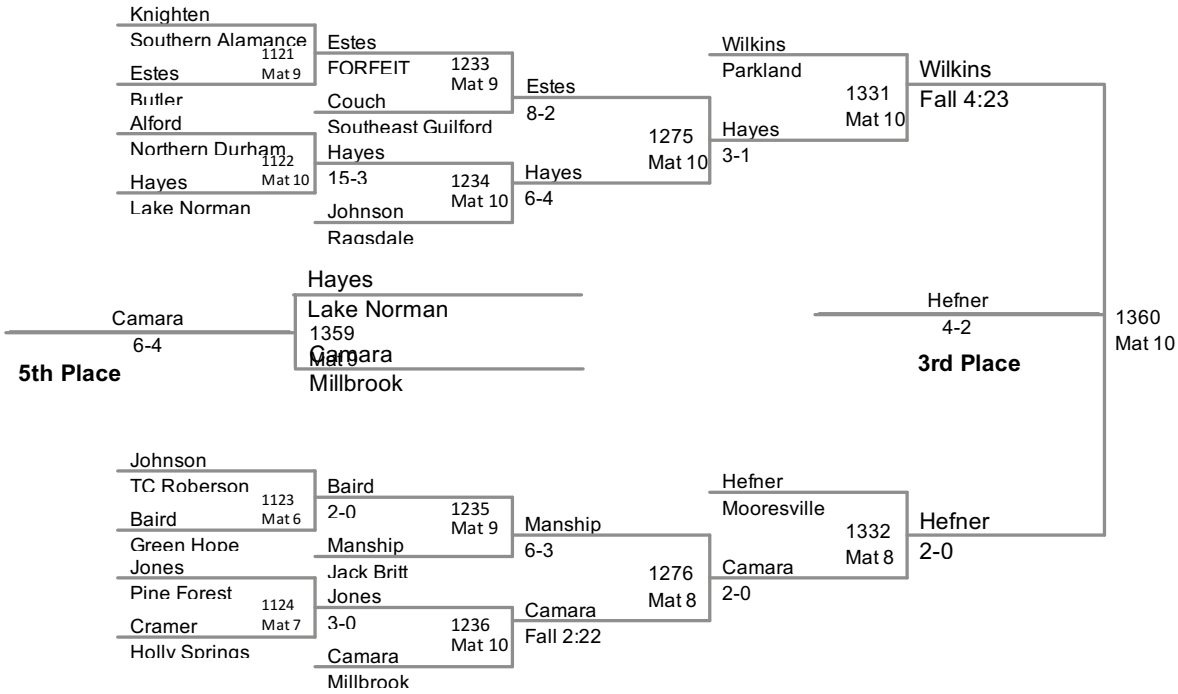

4A Wrestling Championships  
2011 NCHSAA

**119 Lbs**

4A Wrestling Championships  
2011 NCHSAA

**130 Lbs**

4A Wrestling Championships  
2011 NCHSAA

**145 Lbs**

4A Wrestling Championships  
2011 NCHSAA

**160 Lbs**

4A Wrestling Championships  
2011 NCHSAA

**215 Lbs**

4A Wrestling Championships  
2011 NCHSAA

**285 Lbs**