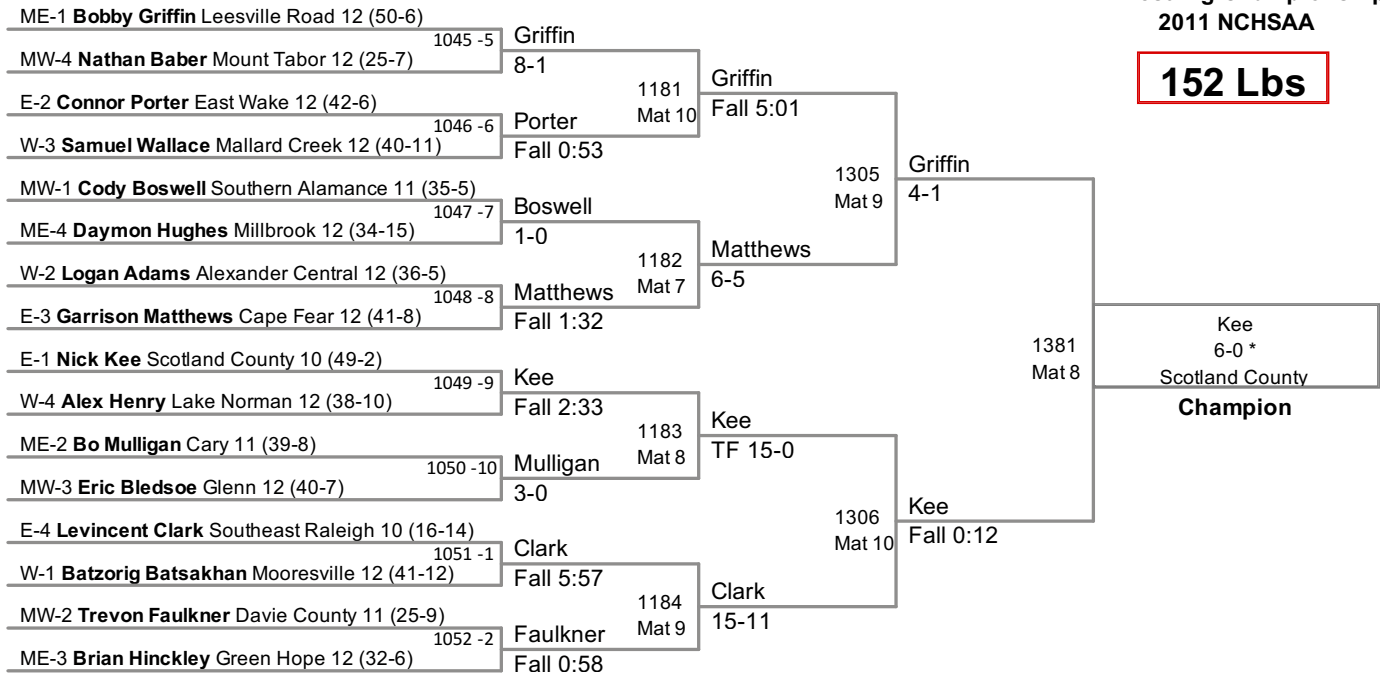

4A Wrestling Championships
2011 NCHSAA

112 Lbs

4A Wrestling Championships
2011 NCHSAA

119 Lbs

4A Wrestling Championships
2011 NCHSAA

135 Lbs

4A Wrestling Championships
2011 NCHSAA

145 Lbs

4A Wrestling Championships
2011 NCHSAA

152 Lbs

4A Wrestling Championships
2011 NCHSAA

160 Lbs

4A Wrestling Championships
2011 NCHSAA

189 Lbs