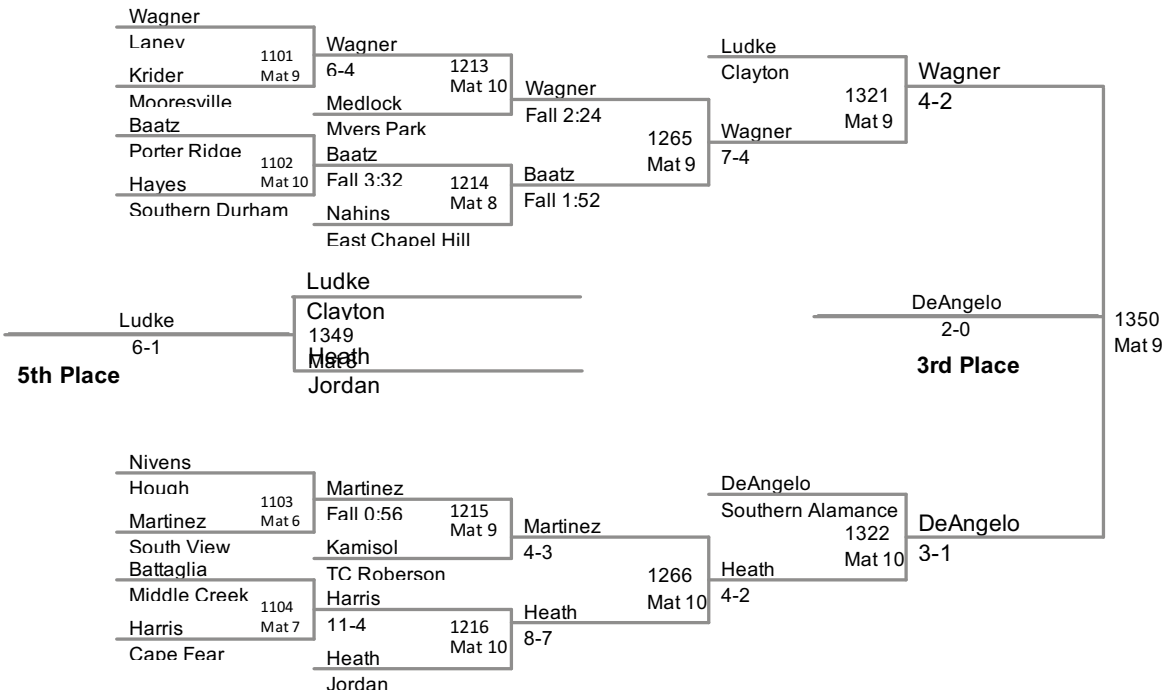

4A Wrestling Championships  
2011 NCHSAA

**119 Lbs**

4A Wrestling Championships  
2011 NCHSAA

**130 Lbs**

4A Wrestling Championships  
2011 NCHSAA

**145 Lbs**

4A Wrestling Championships  
2011 NCHSAA

**160 Lbs**

4A Wrestling Championships  
2011 NCHSAA

**215 Lbs**

4A Wrestling Championships  
2011 NCHSAA

**285 Lbs**