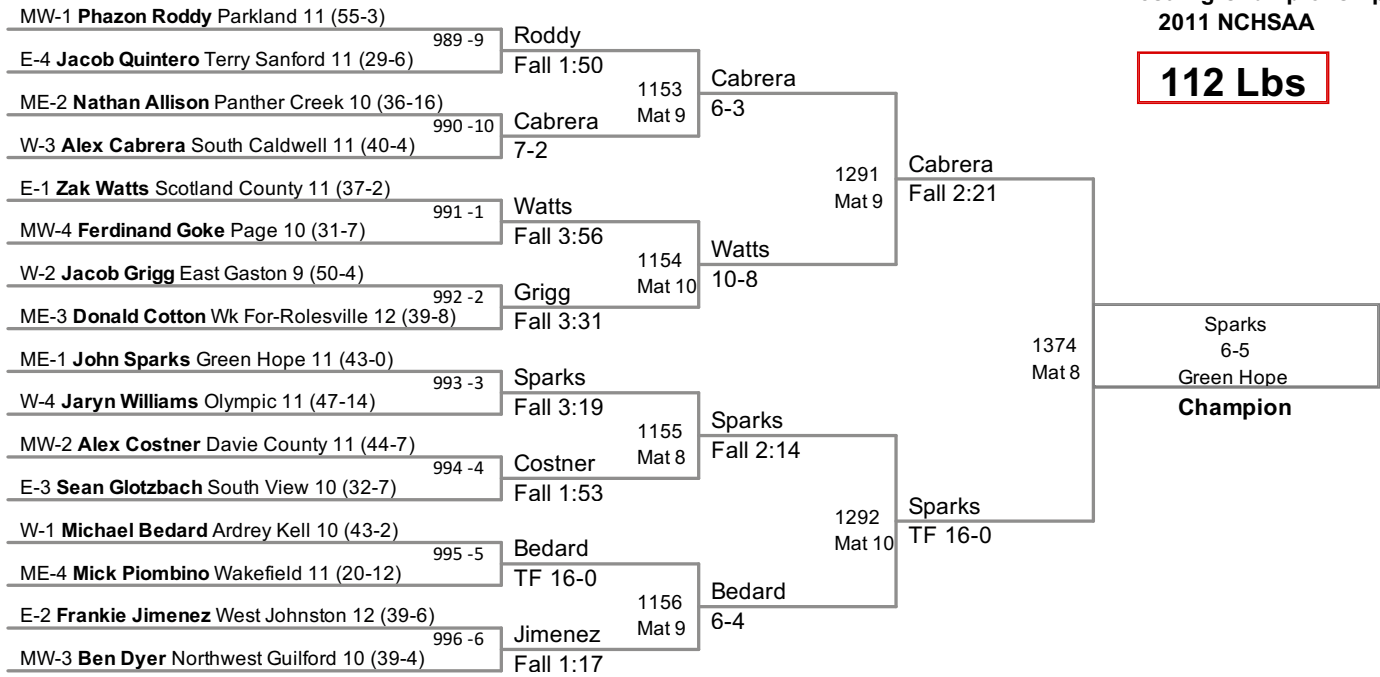

4A Wrestling Championships
2011 NCHSAA

112 Lbs

4A Wrestling Championships
2011 NCHSAA

119 Lbs

4A Wrestling Championships
2011 NCHSAA

135 Lbs

4A Wrestling Championships
2011 NCHSAA

145 Lbs

4A Wrestling Championships
2011 NCHSAA

152 Lbs

4A Wrestling Championships
2011 NCHSAA

160 Lbs

4A Wrestling Championships
2011 NCHSAA

189 Lbs