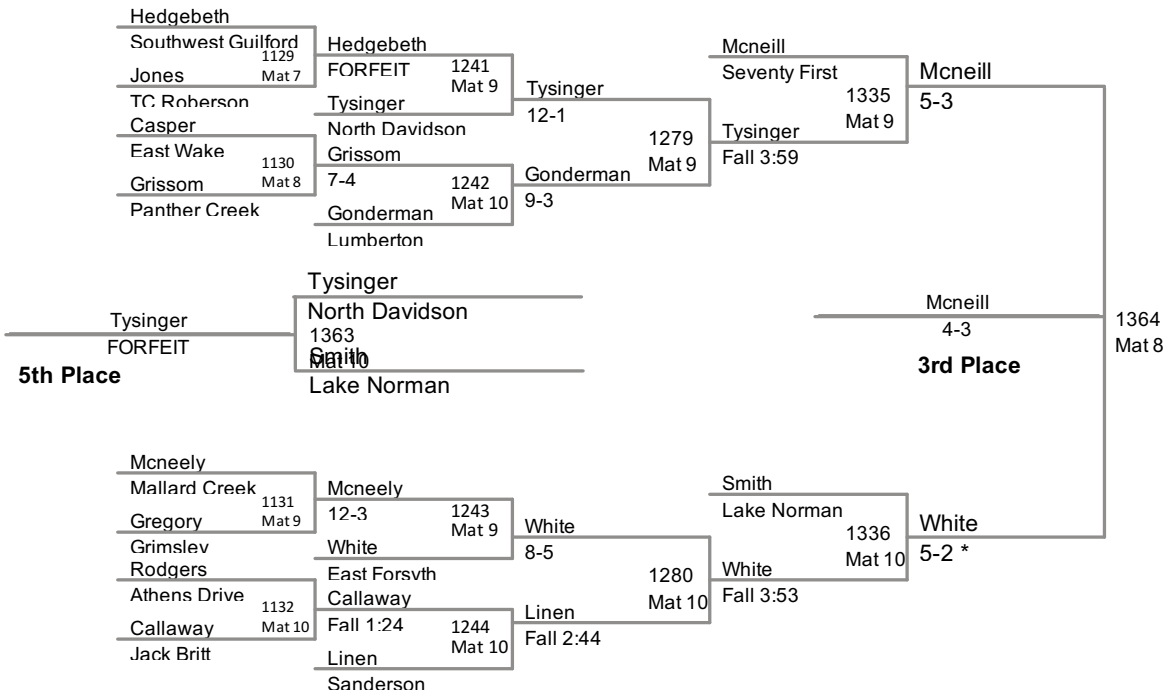

4A Wrestling Championships
2011 NCHSAA

160 Lbs