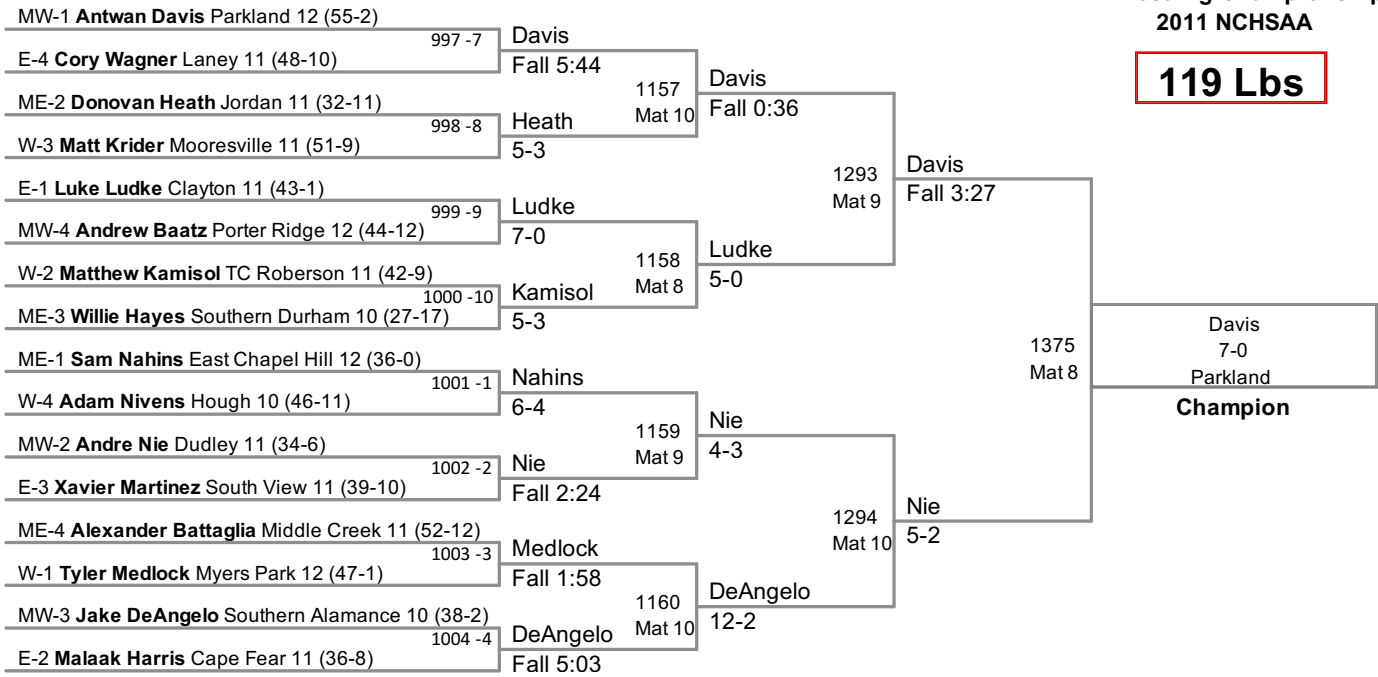

4A Wrestling Championships  
2011 NCHSAA

**119 Lbs**

4A Wrestling Championships  
2011 NCHSAA

**130 Lbs**

4A Wrestling Championships  
2011 NCHSAA

**145 Lbs**

4A Wrestling Championships  
2011 NCHSAA

**160 Lbs**

4A Wrestling Championships  
2011 NCHSAA

**215 Lbs**

4A Wrestling Championships  
2011 NCHSAA

**285 Lbs**