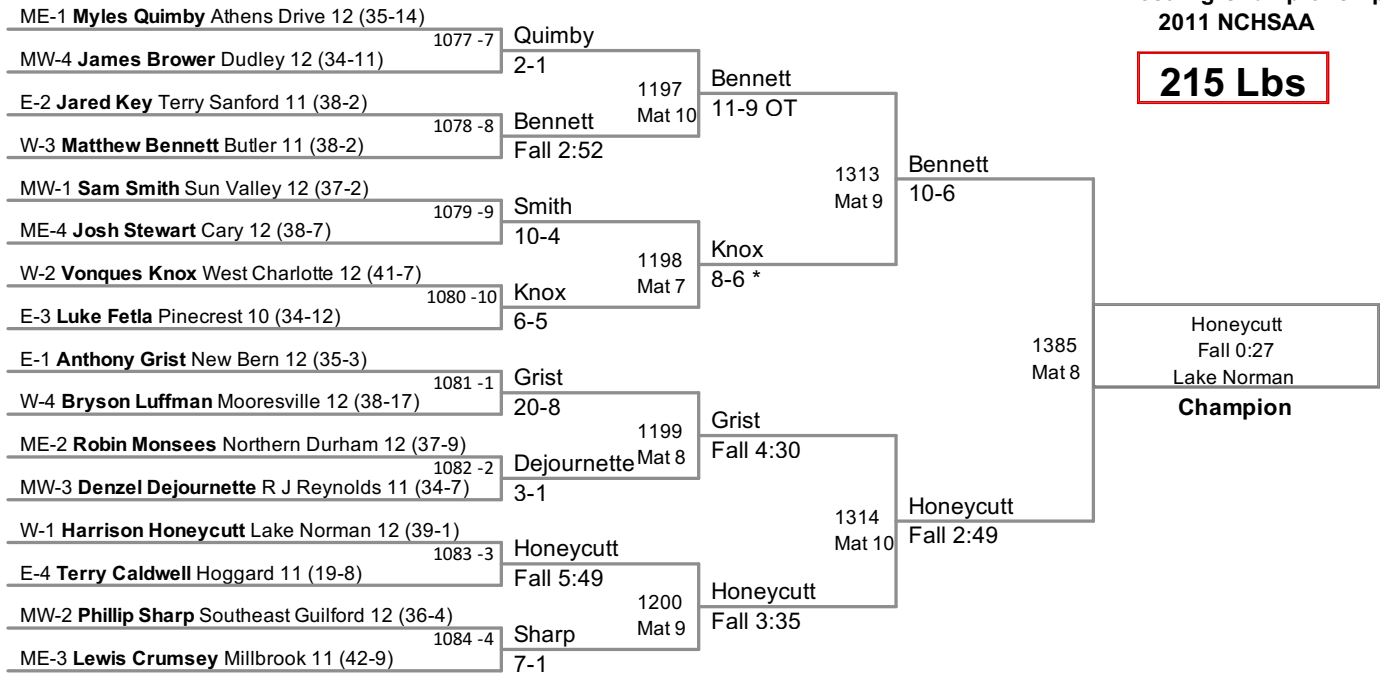

4A Wrestling Championships  
2011 NCHSAA

**119 Lbs**

4A Wrestling Championships  
2011 NCHSAA

**130 Lbs**

4A Wrestling Championships  
2011 NCHSAA

**145 Lbs**

4A Wrestling Championships  
2011 NCHSAA

**160 Lbs**

4A Wrestling Championships  
2011 NCHSAA

**215 Lbs**

4A Wrestling Championships  
2011 NCHSAA

**285 Lbs**