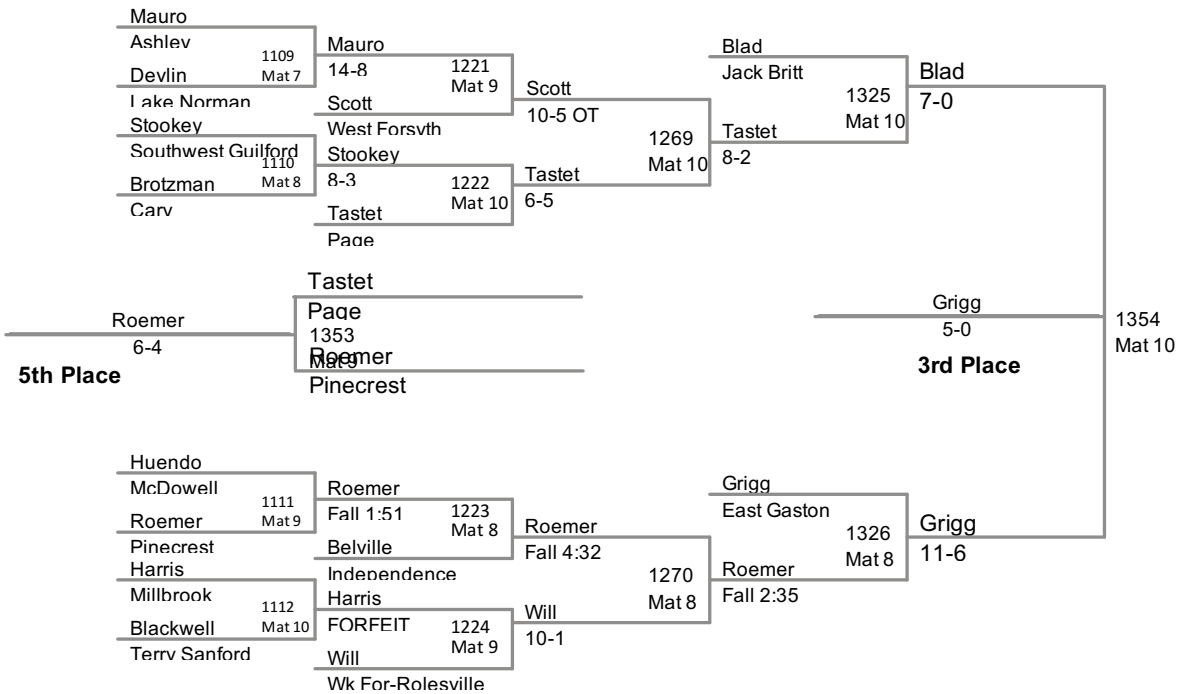

4A Wrestling Championships  
2011 NCHSAA

**119 Lbs**

4A Wrestling Championships  
2011 NCHSAA

**130 Lbs**

4A Wrestling Championships  
2011 NCHSAA

**145 Lbs**

4A Wrestling Championships  
2011 NCHSAA

**160 Lbs**