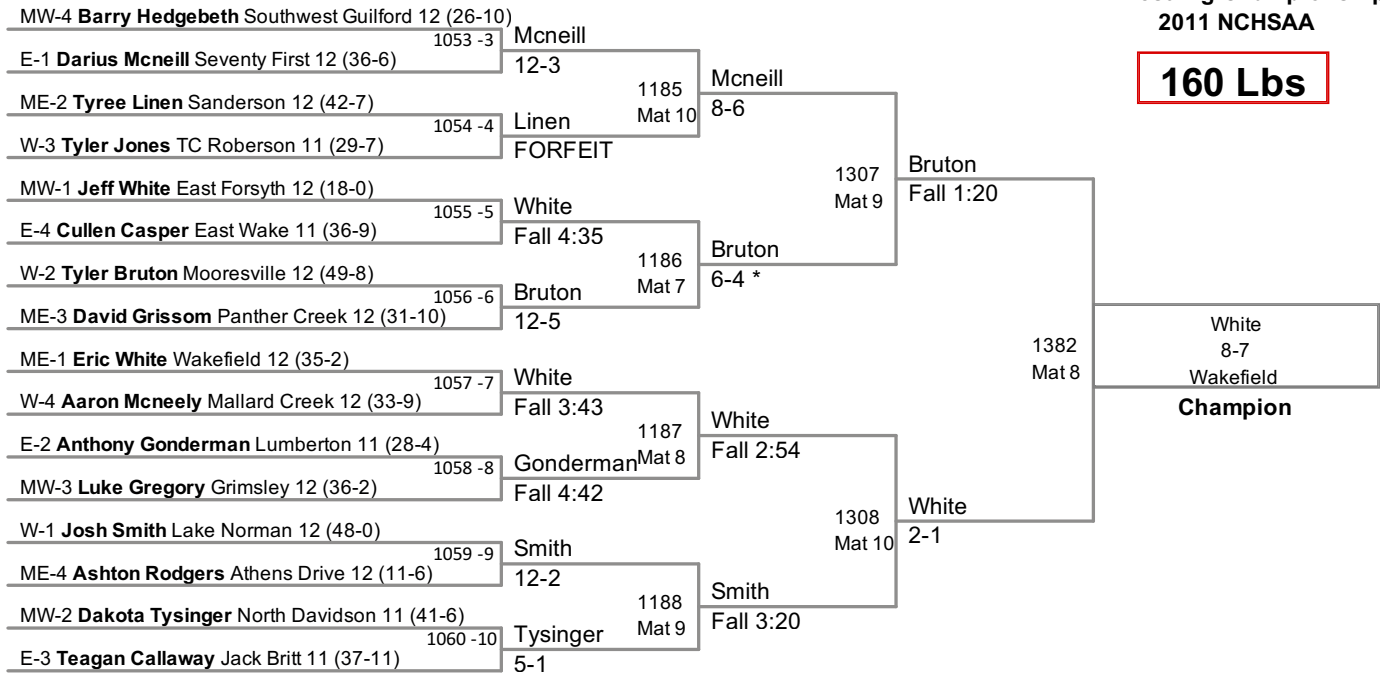

4A Wrestling Championships
2011 NCHSAA

160 Lbs