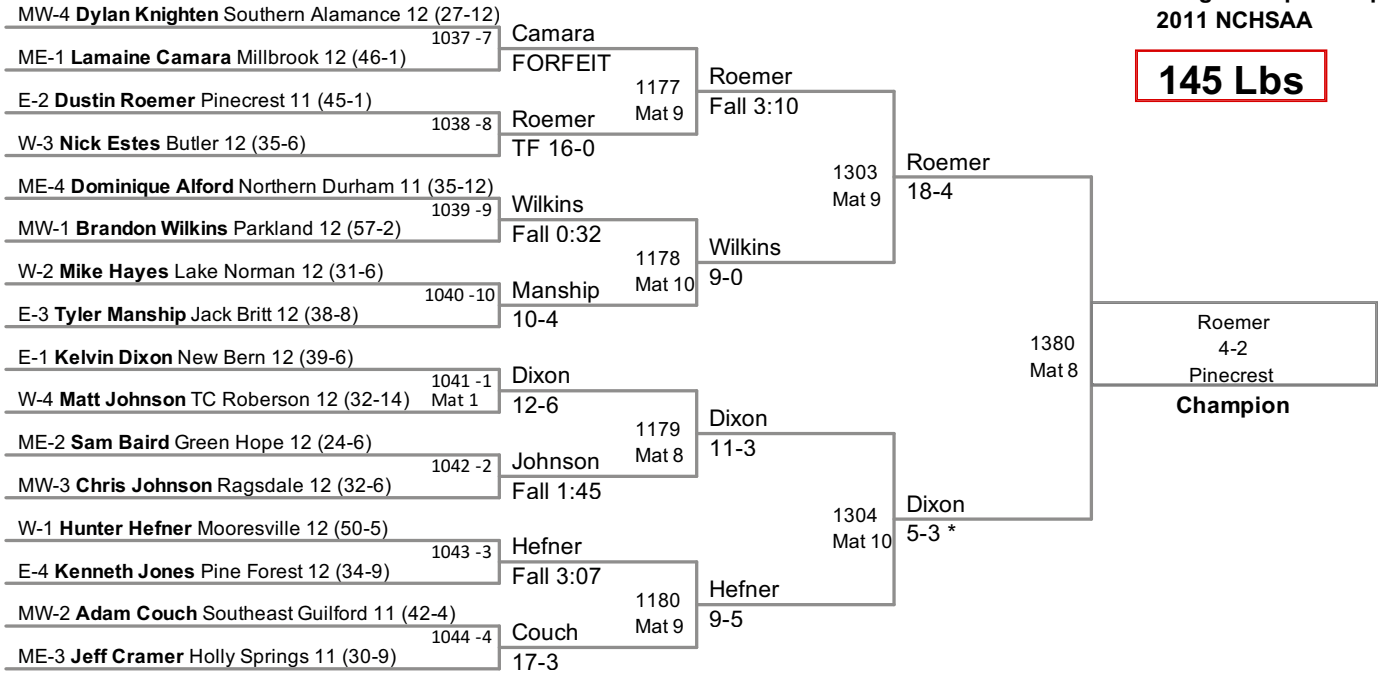

4A Wrestling Championships
2011 NCHSAA

112 Lbs

4A Wrestling Championships
2011 NCHSAA

119 Lbs

4A Wrestling Championships
2011 NCHSAA

135 Lbs

4A Wrestling Championships
2011 NCHSAA

145 Lbs

4A Wrestling Championships
2011 NCHSAA

152 Lbs

4A Wrestling Championships
2011 NCHSAA

160 Lbs

4A Wrestling Championships
2011 NCHSAA

189 Lbs