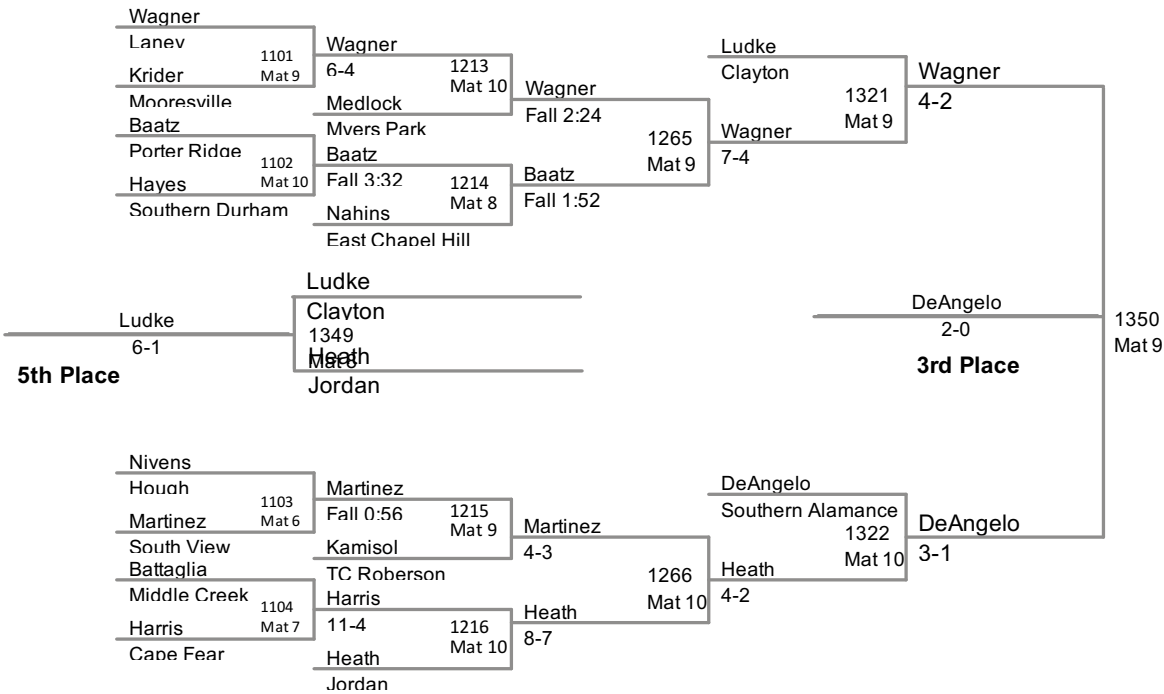

4A Wrestling Championships
2011 NCHSAA

112 Lbs

4A Wrestling Championships
2011 NCHSAA

119 Lbs

4A Wrestling Championships
2011 NCHSAA

135 Lbs

4A Wrestling Championships
2011 NCHSAA

145 Lbs

4A Wrestling Championships
2011 NCHSAA

152 Lbs

4A Wrestling Championships
2011 NCHSAA

160 Lbs

4A Wrestling Championships
2011 NCHSAA

189 Lbs