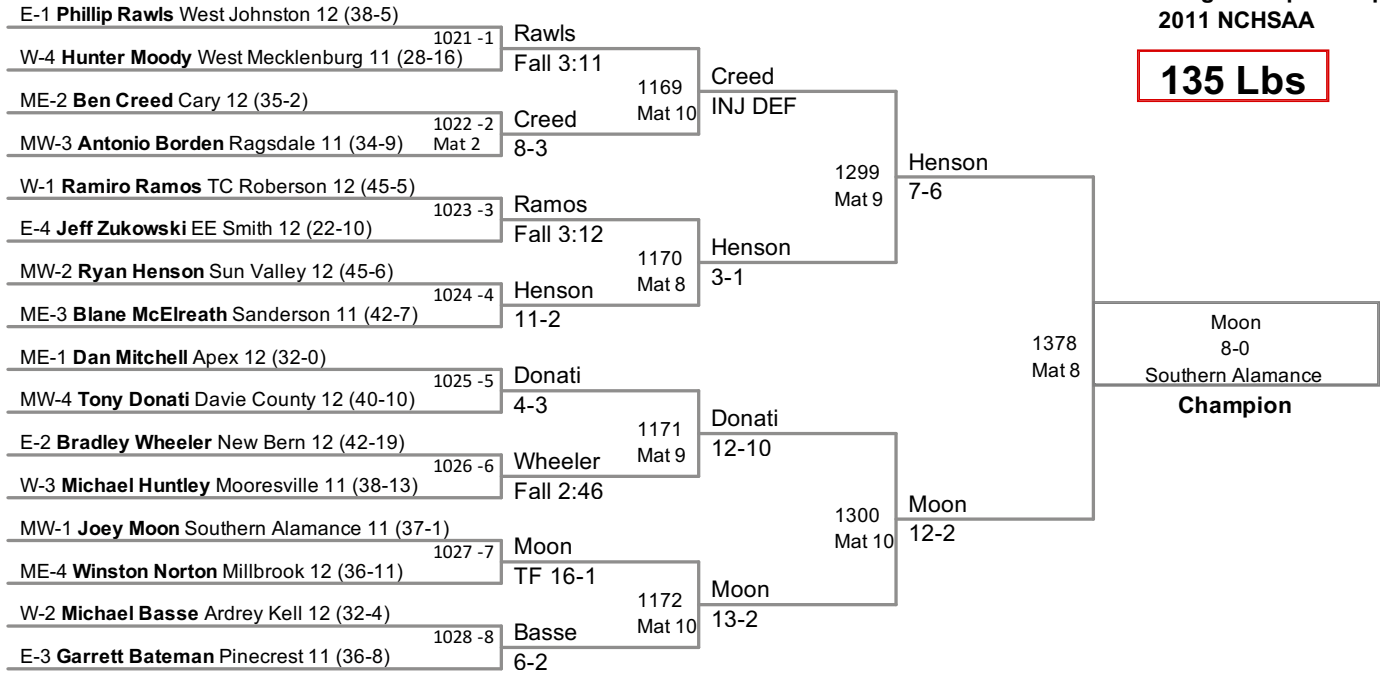

4A Wrestling Championships
2011 NCHSAA

112 Lbs

4A Wrestling Championships
2011 NCHSAA

119 Lbs

4A Wrestling Championships
2011 NCHSAA

135 Lbs

4A Wrestling Championships
2011 NCHSAA

145 Lbs

4A Wrestling Championships
2011 NCHSAA

152 Lbs

4A Wrestling Championships
2011 NCHSAA

160 Lbs

4A Wrestling Championships
2011 NCHSAA

189 Lbs