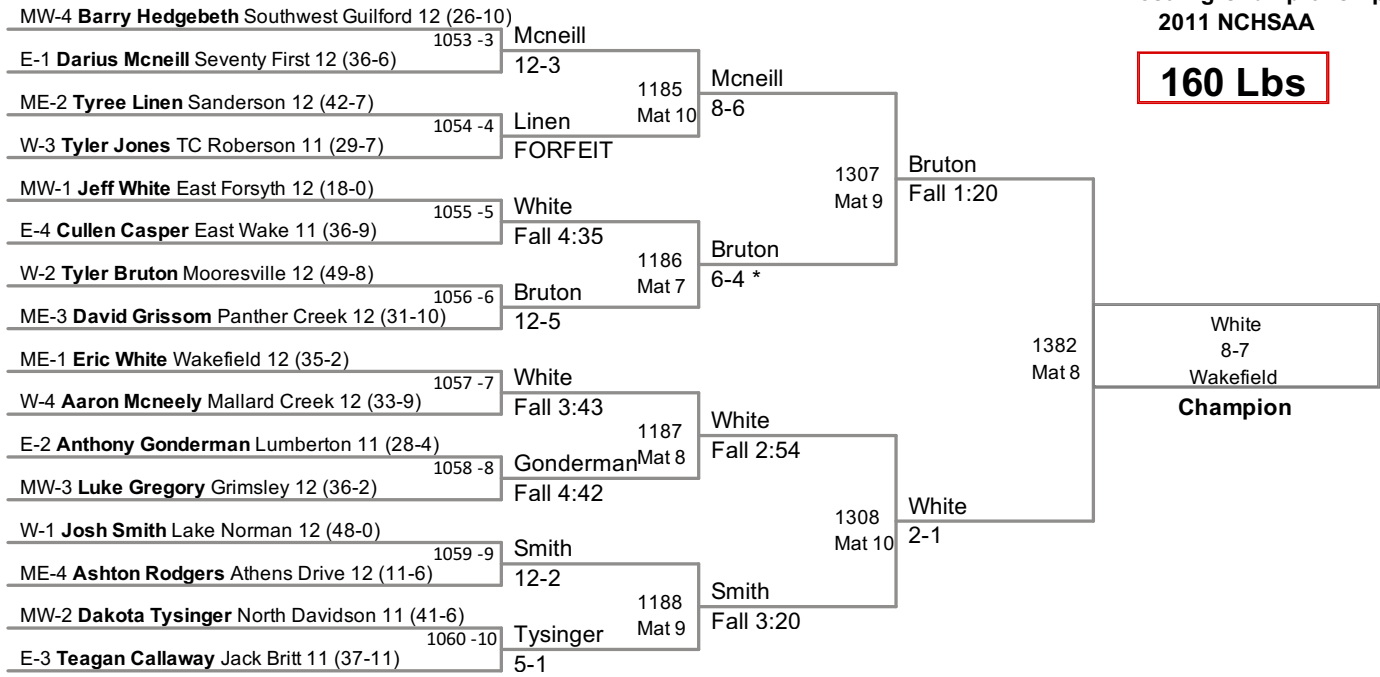

4A Wrestling Championships  
2011 NCHSAA

**119 Lbs**

4A Wrestling Championships  
2011 NCHSAA

**130 Lbs**

4A Wrestling Championships  
2011 NCHSAA

**145 Lbs**

4A Wrestling Championships  
2011 NCHSAA

**160 Lbs**