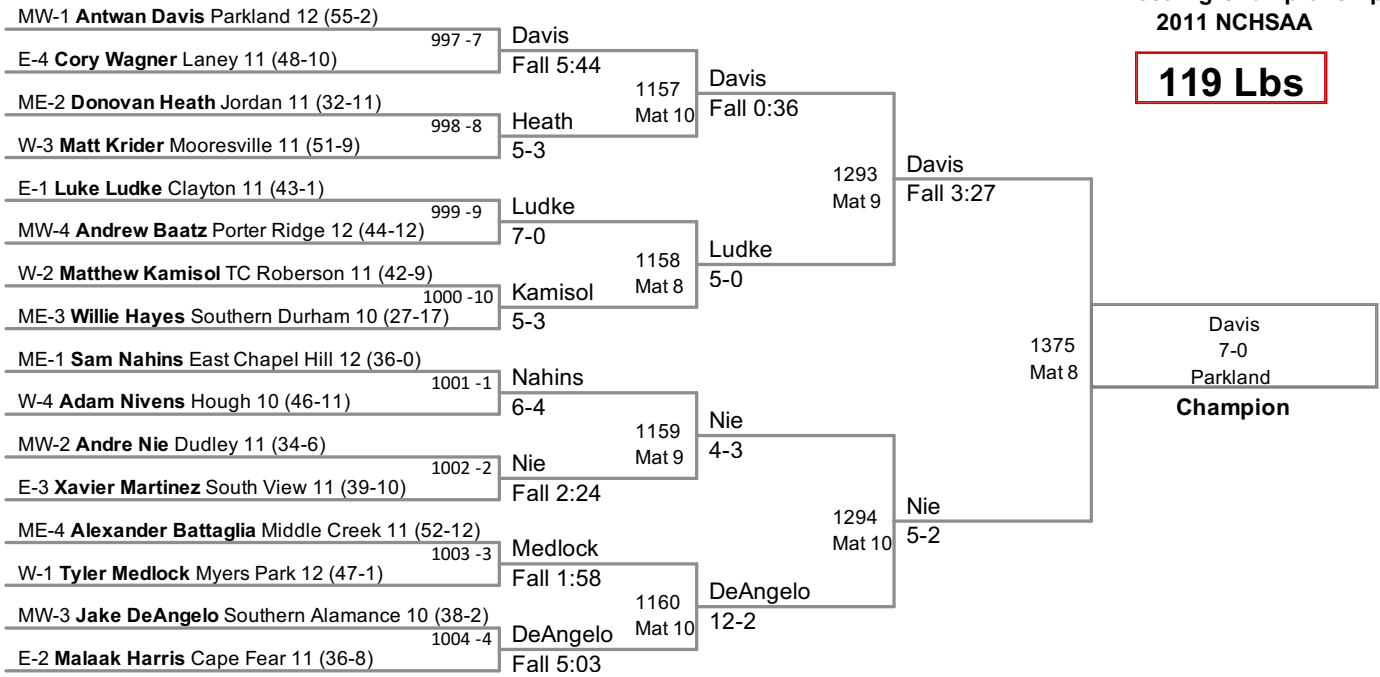

4A Wrestling Championships
2011 NCHSAA

112 Lbs

4A Wrestling Championships
2011 NCHSAA

119 Lbs

4A Wrestling Championships
2011 NCHSAA

135 Lbs

4A Wrestling Championships
2011 NCHSAA

145 Lbs

4A Wrestling Championships
2011 NCHSAA

152 Lbs

4A Wrestling Championships
2011 NCHSAA

160 Lbs

4A Wrestling Championships
2011 NCHSAA

189 Lbs