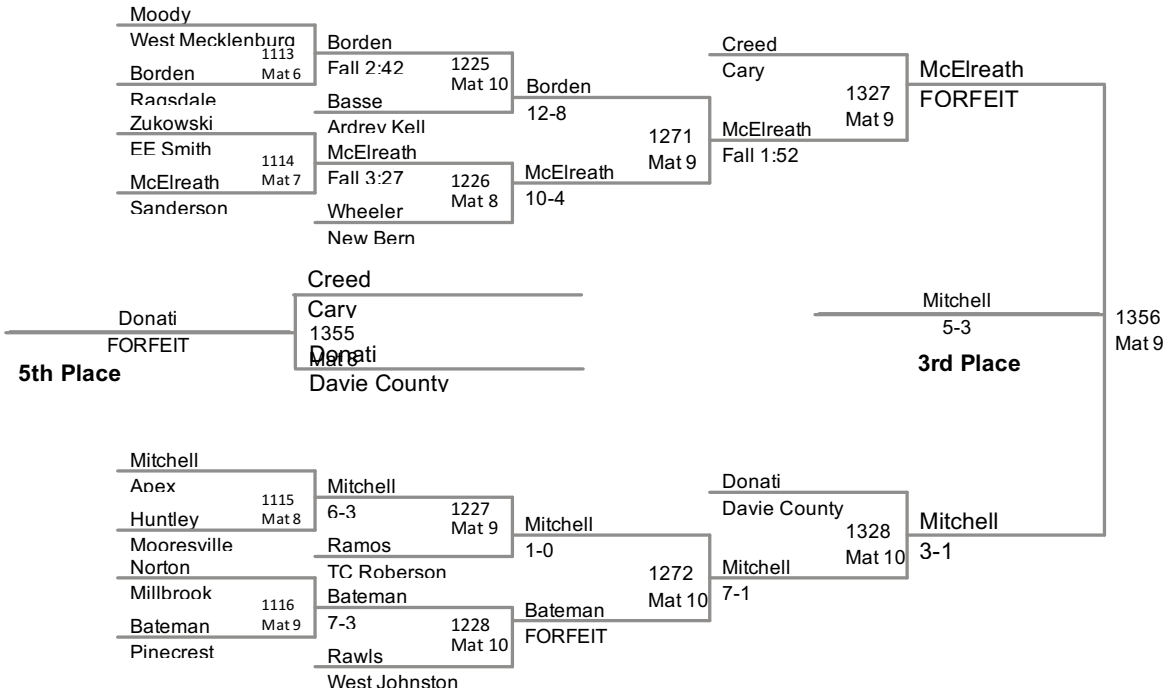

4A Wrestling Championships
2011 NCHSAA

112 Lbs

4A Wrestling Championships
2011 NCHSAA

119 Lbs

4A Wrestling Championships
2011 NCHSAA

135 Lbs

4A Wrestling Championships
2011 NCHSAA

145 Lbs

4A Wrestling Championships
2011 NCHSAA

152 Lbs

4A Wrestling Championships
2011 NCHSAA

160 Lbs

4A Wrestling Championships
2011 NCHSAA

189 Lbs