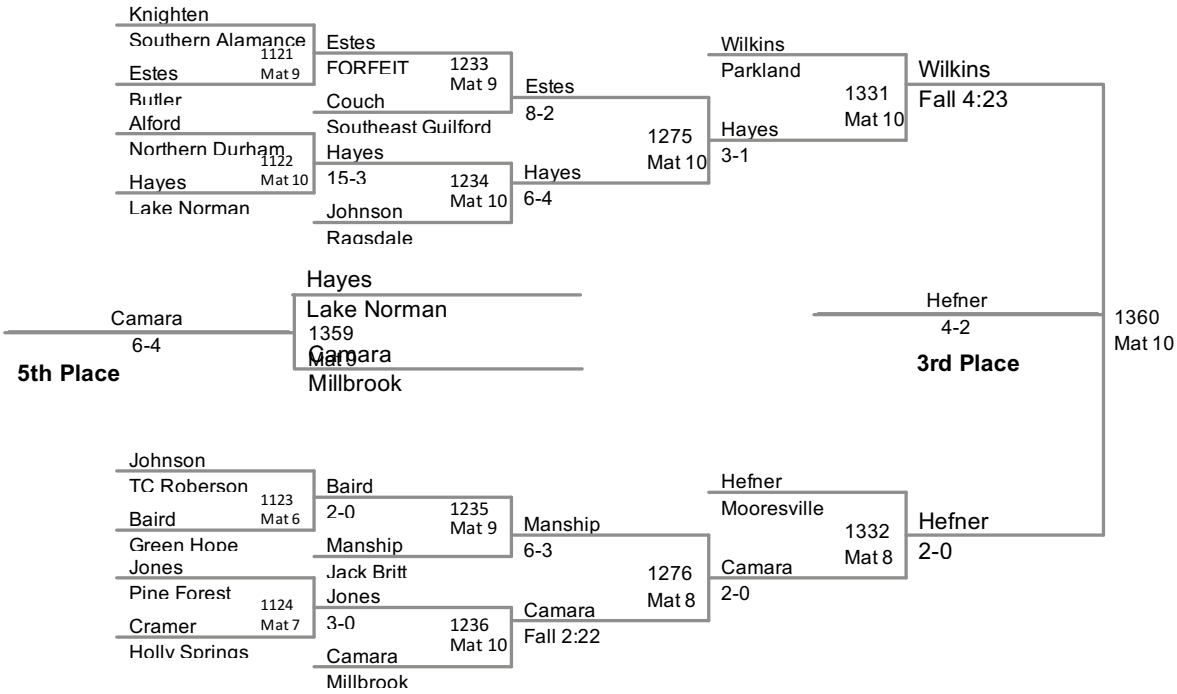

4A Wrestling Championships
2011 NCHSAA

112 Lbs

4A Wrestling Championships
2011 NCHSAA

119 Lbs

4A Wrestling Championships
2011 NCHSAA

135 Lbs

4A Wrestling Championships
2011 NCHSAA

145 Lbs