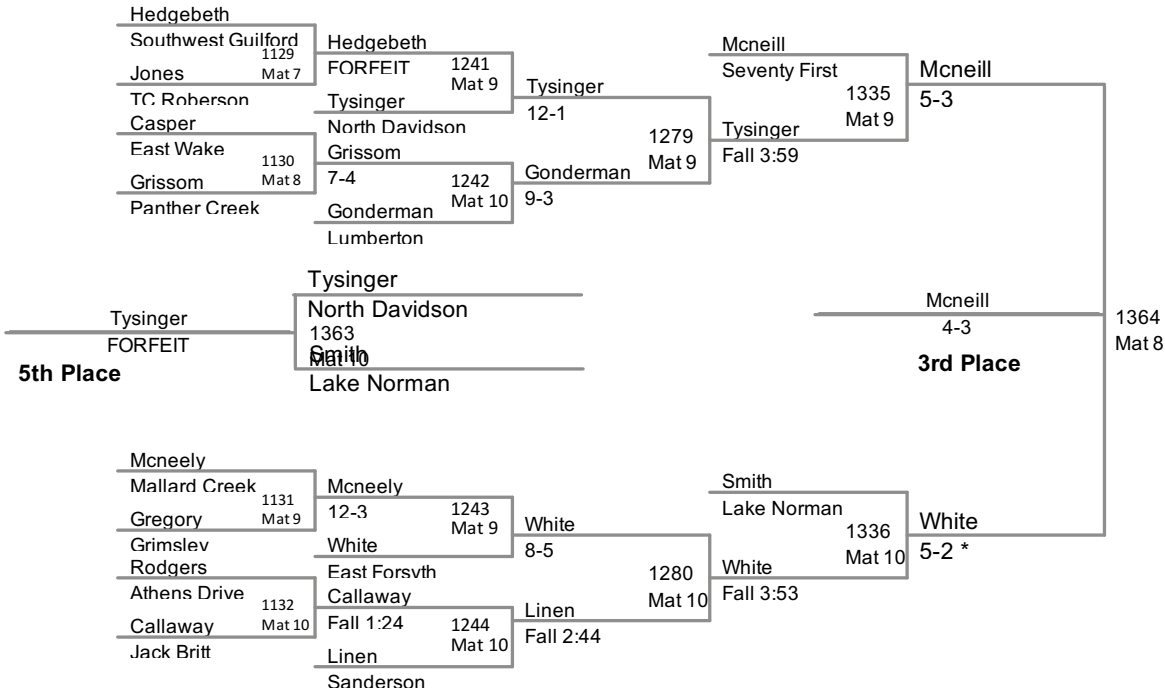

4A Wrestling Championships  
2011 NCHSAA

**119 Lbs**

4A Wrestling Championships  
2011 NCHSAA

**130 Lbs**

4A Wrestling Championships  
2011 NCHSAA

**145 Lbs**

4A Wrestling Championships  
2011 NCHSAA

**160 Lbs**