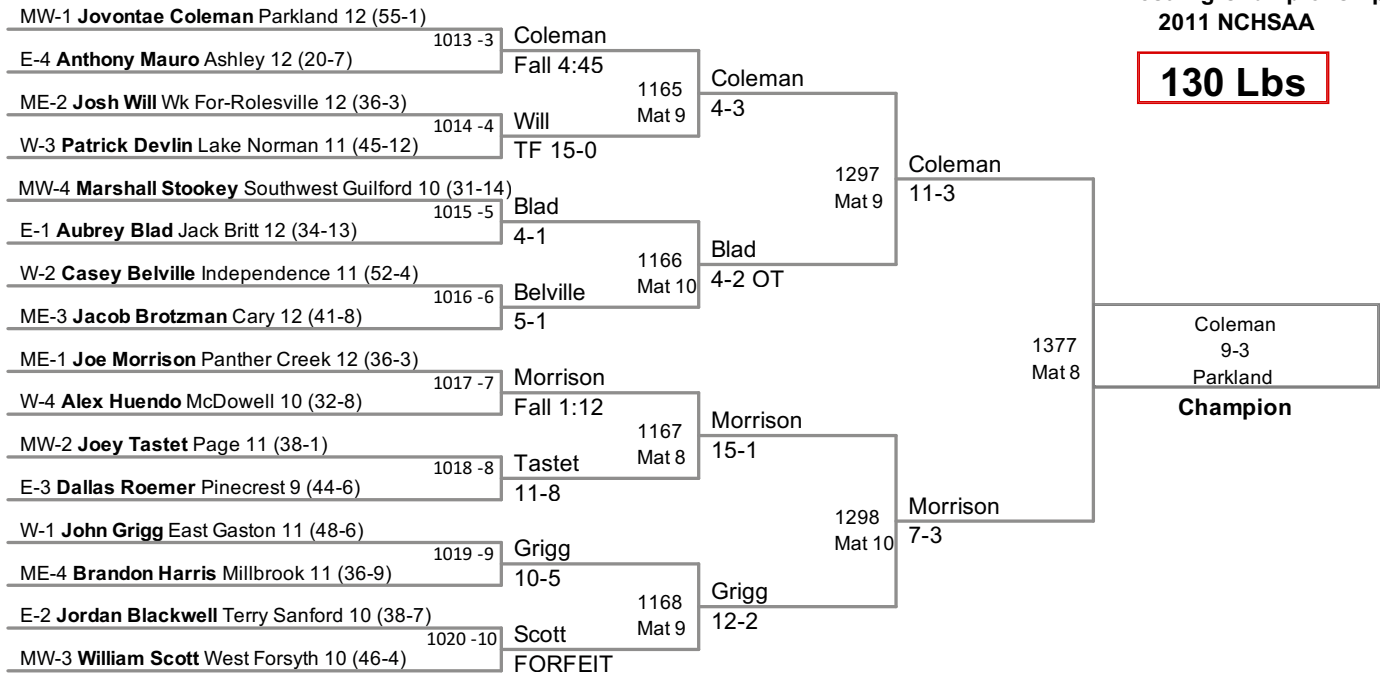

4A Wrestling Championships  
2011 NCHSAA

**119 Lbs**

4A Wrestling Championships  
2011 NCHSAA

**130 Lbs**

4A Wrestling Championships  
2011 NCHSAA

**145 Lbs**

4A Wrestling Championships  
2011 NCHSAA

**160 Lbs**

4A Wrestling Championships  
2011 NCHSAA

**215 Lbs**

4A Wrestling Championships  
2011 NCHSAA

**285 Lbs**