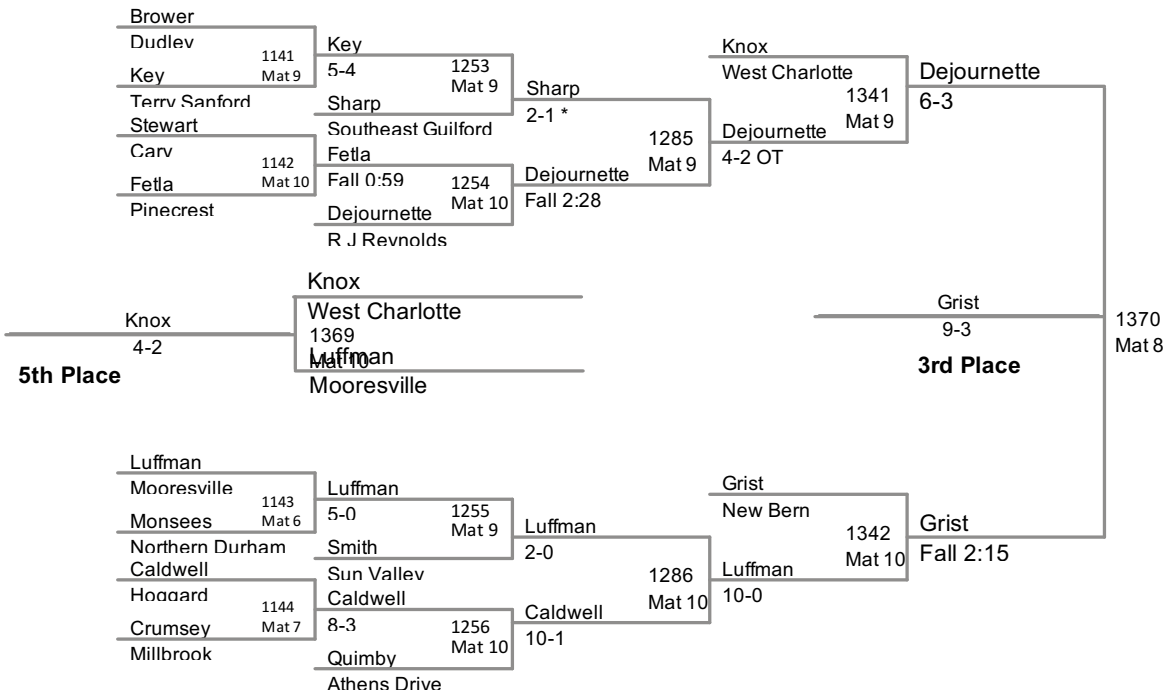

4A Wrestling Championships  
2011 NCHSAA

**119 Lbs**

4A Wrestling Championships  
2011 NCHSAA

**130 Lbs**

4A Wrestling Championships  
2011 NCHSAA

**145 Lbs**

4A Wrestling Championships  
2011 NCHSAA

**160 Lbs**

4A Wrestling Championships  
2011 NCHSAA

**215 Lbs**

4A Wrestling Championships  
2011 NCHSAA

**285 Lbs**