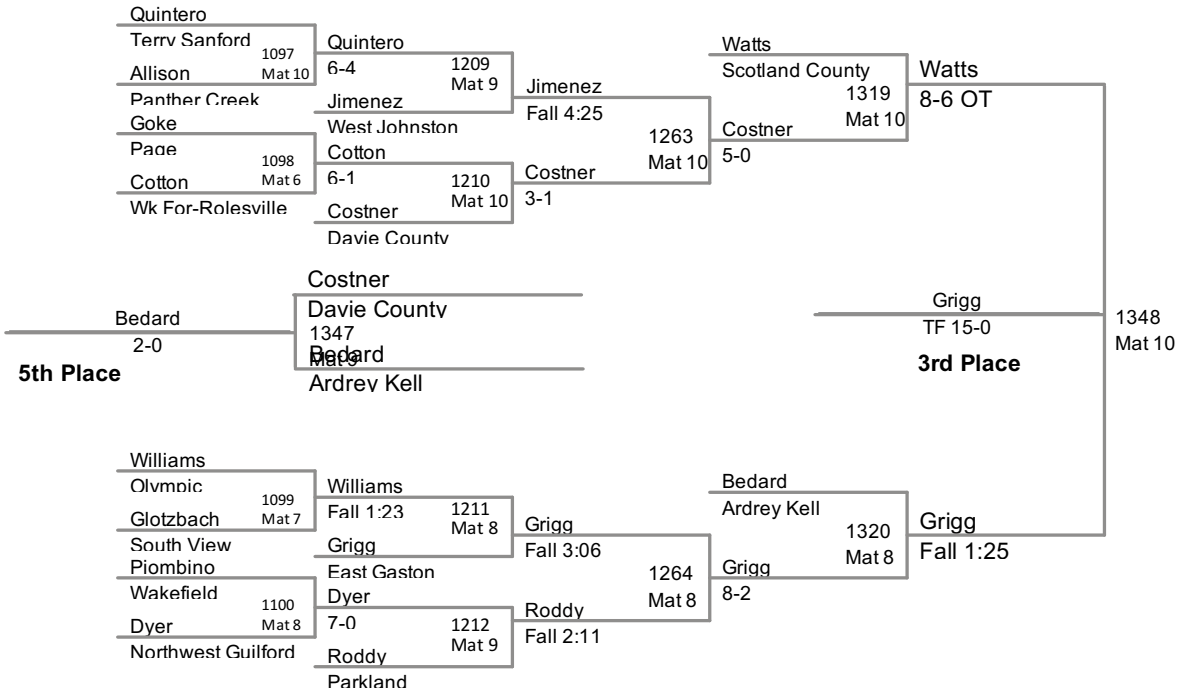

4A Wrestling Championships
2011 NCHSAA

112 Lbs

4A Wrestling Championships
2011 NCHSAA

119 Lbs

4A Wrestling Championships
2011 NCHSAA

135 Lbs

4A Wrestling Championships
2011 NCHSAA

145 Lbs

4A Wrestling Championships
2011 NCHSAA

152 Lbs

4A Wrestling Championships
2011 NCHSAA

160 Lbs

4A Wrestling Championships
2011 NCHSAA

189 Lbs