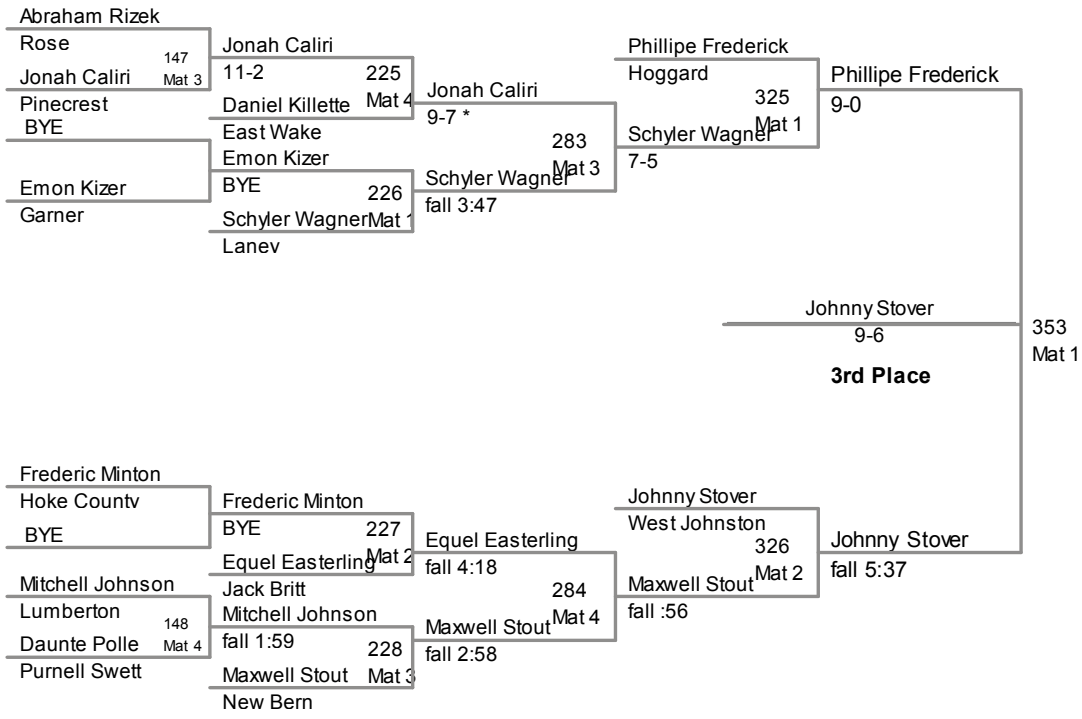

4A Eastern Regional
4A Eastern Regi Division

140 Lbs