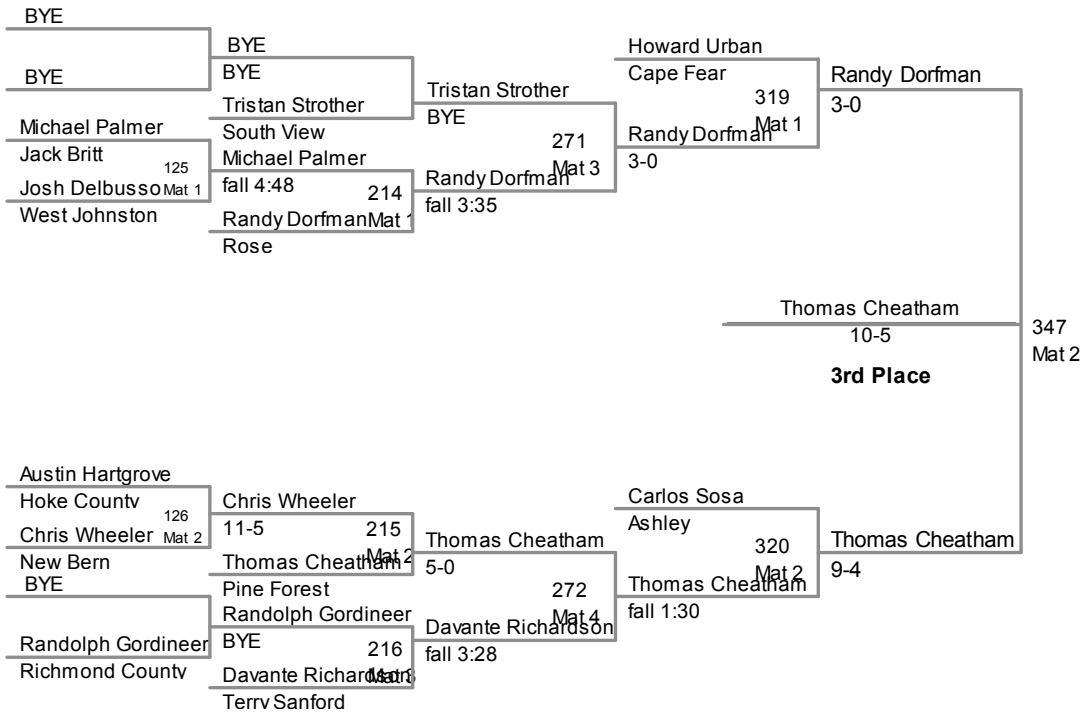

4A Eastern Regional  
4A Eastern Regi Division

**103 Lbs**

4A Eastern Regional  
4A Eastern Regi Division

**125 Lbs**

4A Eastern Regional  
4A Eastern Regi Division

**130 Lbs**

4A Eastern Regional  
4A Eastern Regi Division

**135 Lbs**

4A Eastern Regional  
4A Eastern Regi Division

**140 Lbs**

4A Eastern Regional  
4A Eastern Regi Division

**145 Lbs**

4A Eastern Regional  
4A Eastern Regi Division

**160 Lbs**

4A Eastern Regional  
4A Eastern Regi Division

**215 Lbs**

4A Eastern Regional  
4A Eastern Regi Division

**285 Lbs**