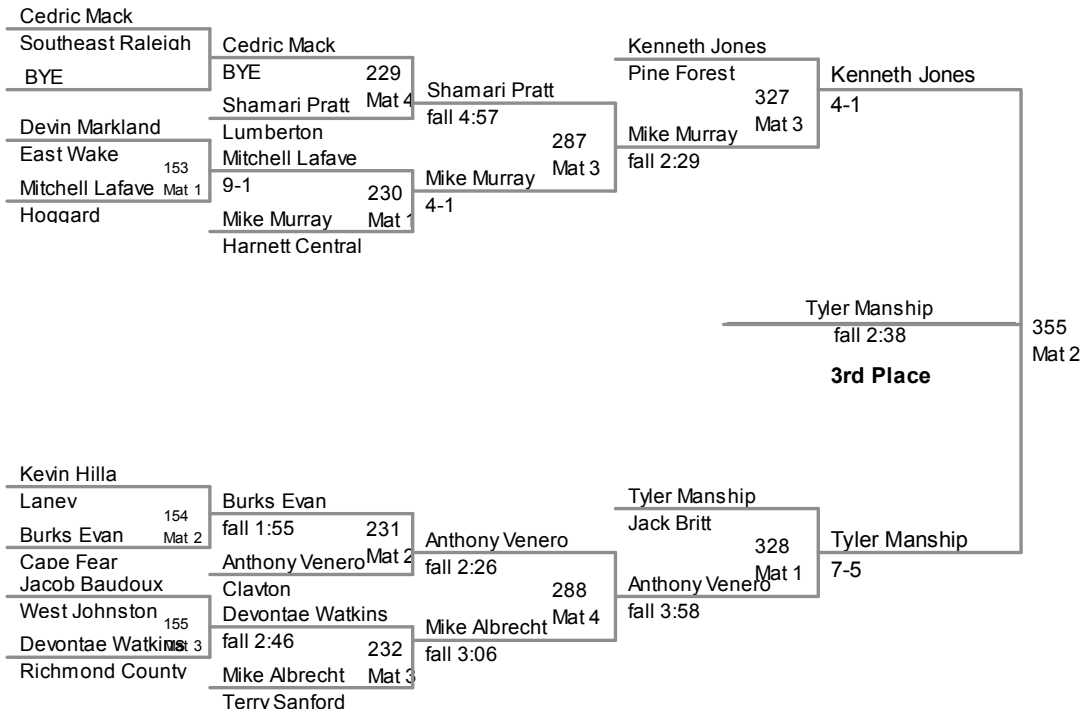

**135 Lbs**

4A Eastern Regional  
4A Eastern Regi Division

**140 Lbs**

4A Eastern Regional  
4A Eastern Regi Division

**145 Lbs**

4A Eastern Regional  
4A Eastern Regi Division

**160 Lbs**

4A Eastern Regional  
4A Eastern Regi Division

**215 Lbs**

4A Eastern Regional  
4A Eastern Regi Division

**285 Lbs**