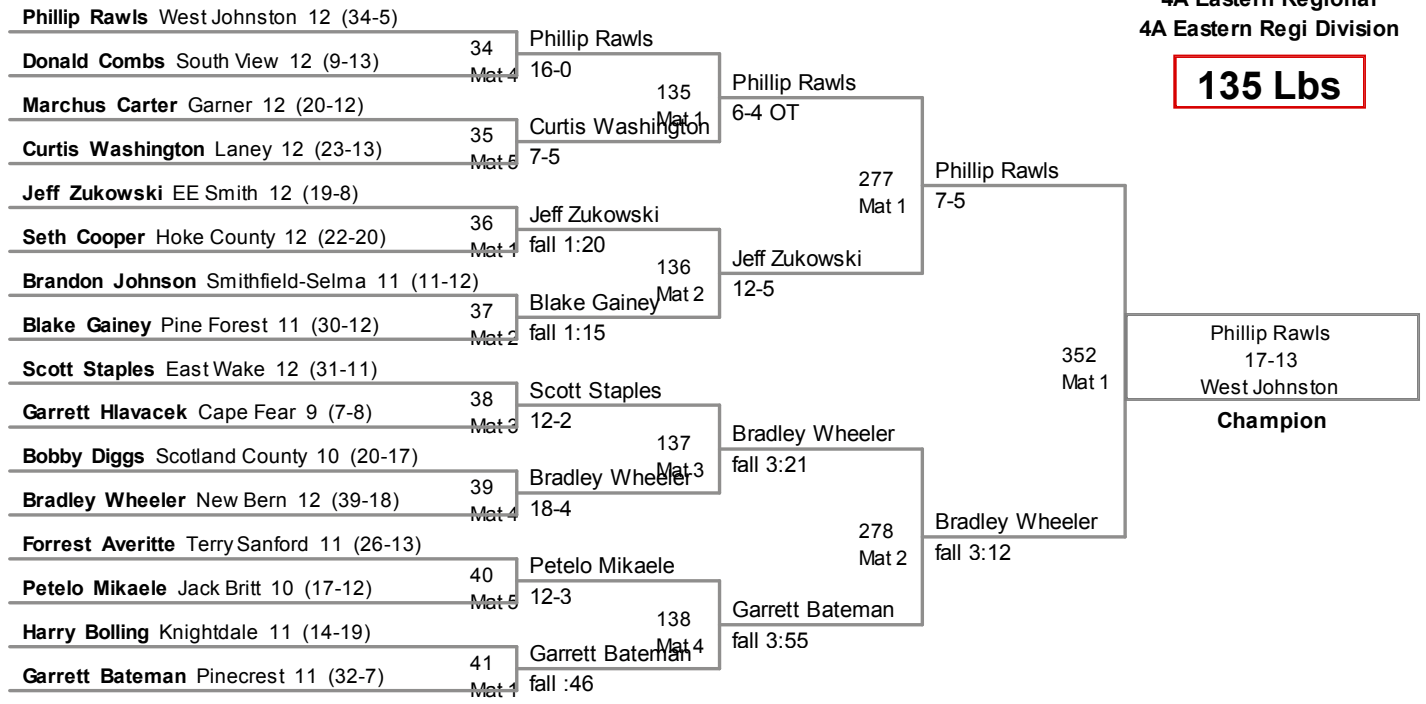

4A Eastern Regional
4A Eastern Regi Division

135 Lbs