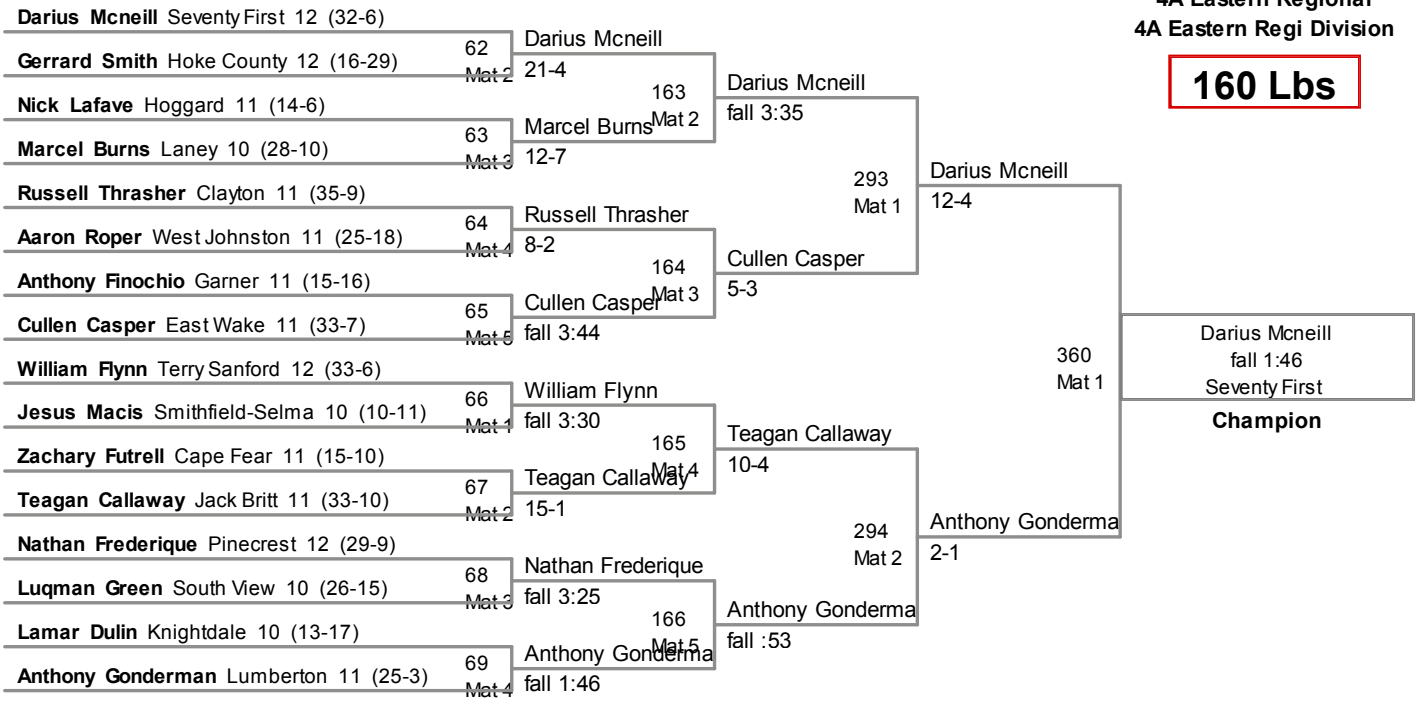

**135 Lbs**

4A Eastern Regional  
4A Eastern Regi Division

**140 Lbs**

4A Eastern Regional  
4A Eastern Regi Division

**145 Lbs**

4A Eastern Regional  
4A Eastern Regi Division

**160 Lbs**

4A Eastern Regional  
4A Eastern Regi Division

**215 Lbs**

4A Eastern Regional  
4A Eastern Regi Division

**285 Lbs**