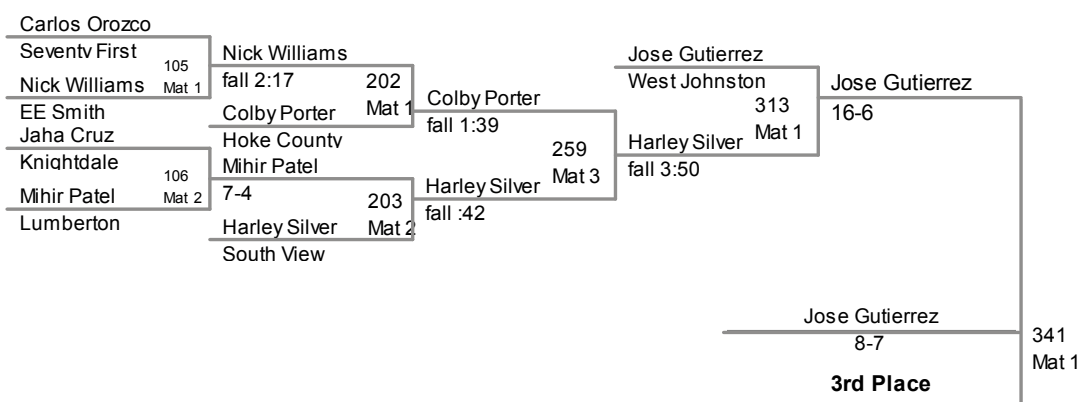

4A Eastern Regional  
4A Eastern Regi Division

**103 Lbs**

4A Eastern Regional  
4A Eastern Regi Division

**125 Lbs**

4A Eastern Regional  
4A Eastern Regi Division

**130 Lbs**

4A Eastern Regional  
4A Eastern Regi Division

**215 Lbs**

4A Eastern Regional  
4A Eastern Regi Division

**285 Lbs**