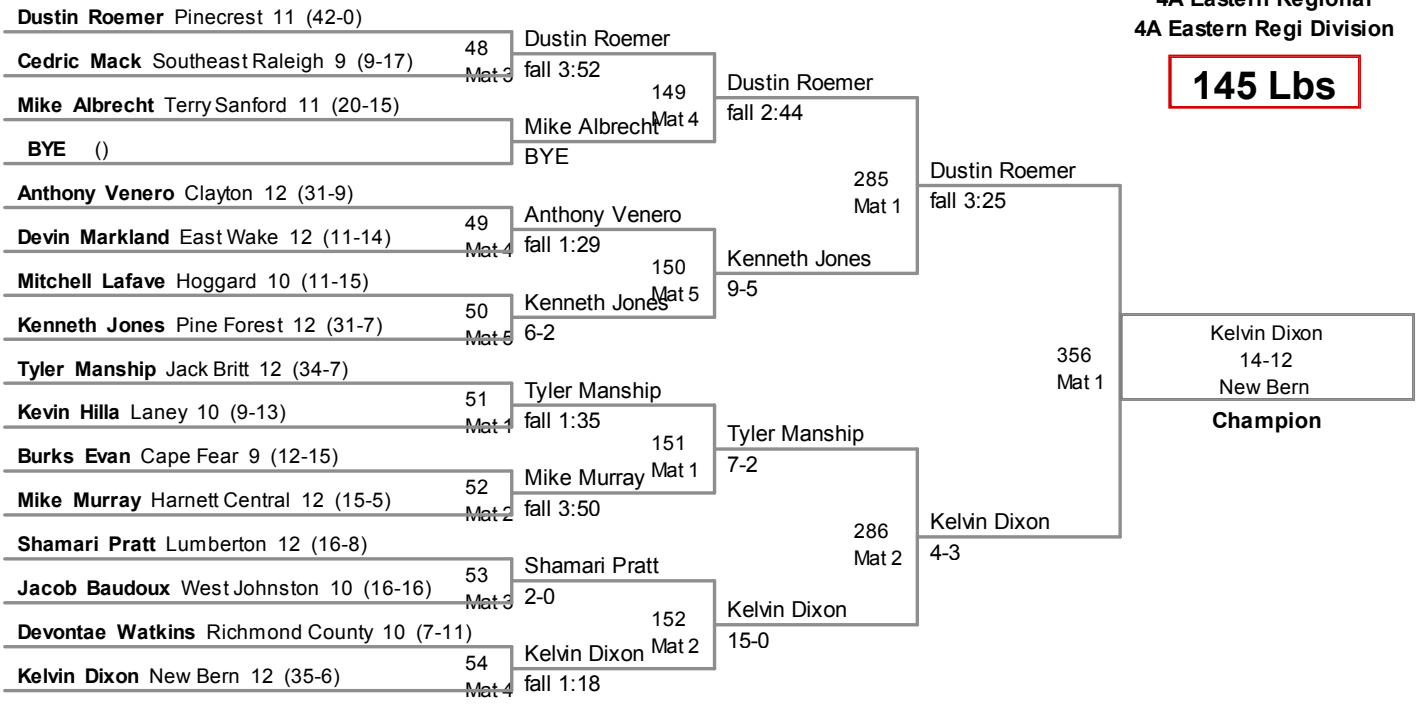

**135 Lbs**

4A Eastern Regional  
4A Eastern Regi Division

**140 Lbs**

4A Eastern Regional  
4A Eastern Regi Division

**145 Lbs**

4A Eastern Regional  
4A Eastern Regi Division

**160 Lbs**

4A Eastern Regional  
4A Eastern Regi Division