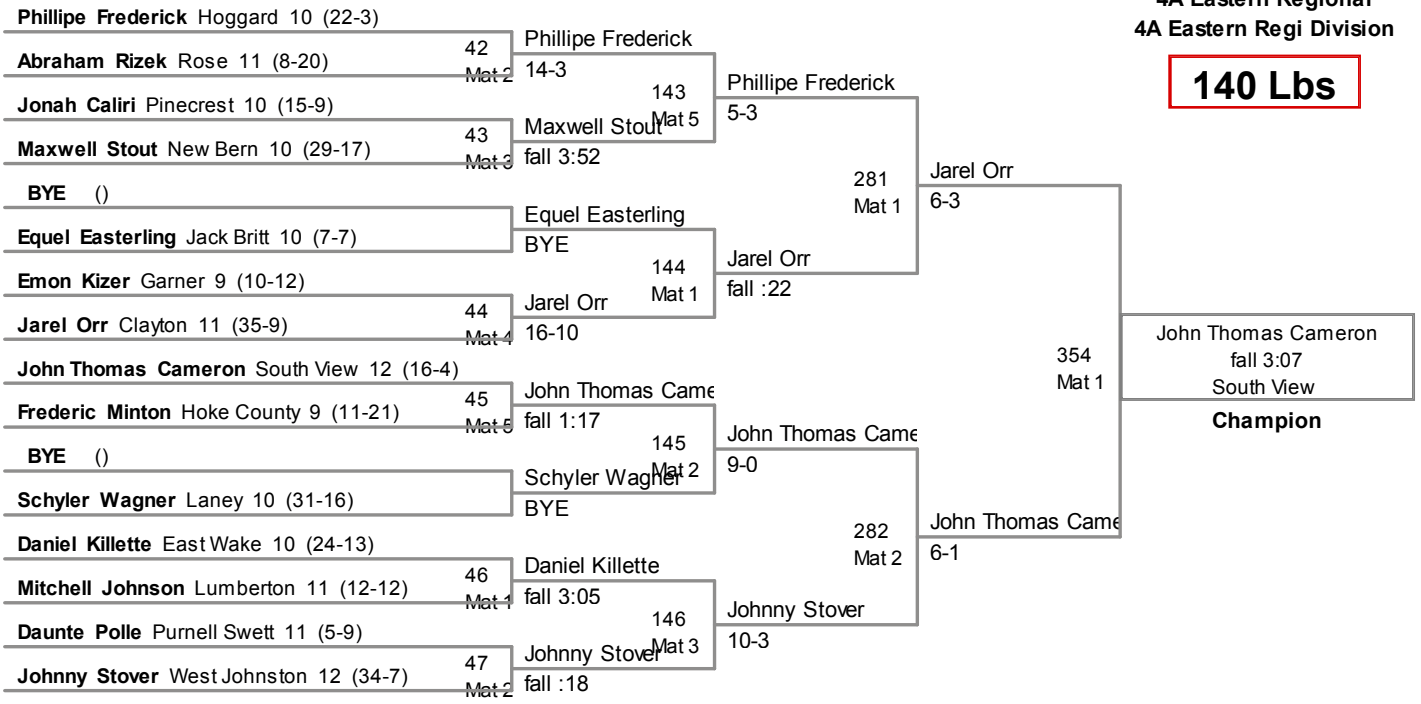

4A Eastern Regional
4A Eastern Regi Division

140 Lbs