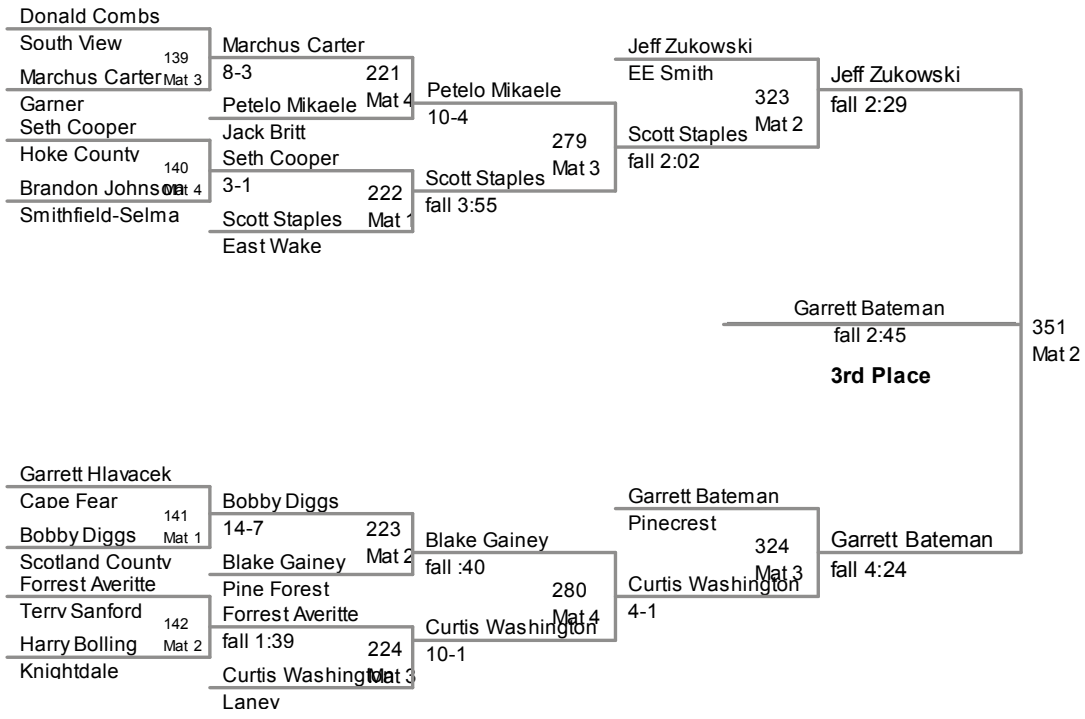

4A Eastern Regional  
4A Eastern Regi Division

**103 Lbs**

4A Eastern Regional  
4A Eastern Regi Division

**125 Lbs**

4A Eastern Regional  
4A Eastern Regi Division

**130 Lbs**

4A Eastern Regional  
4A Eastern Regi Division

**135 Lbs**

4A Eastern Regional  
4A Eastern Regi Division

**140 Lbs**

4A Eastern Regional  
4A Eastern Regi Division

**145 Lbs**

4A Eastern Regional  
4A Eastern Regi Division

**160 Lbs**

4A Eastern Regional  
4A Eastern Regi Division

**215 Lbs**

4A Eastern Regional  
4A Eastern Regi Division

**285 Lbs**