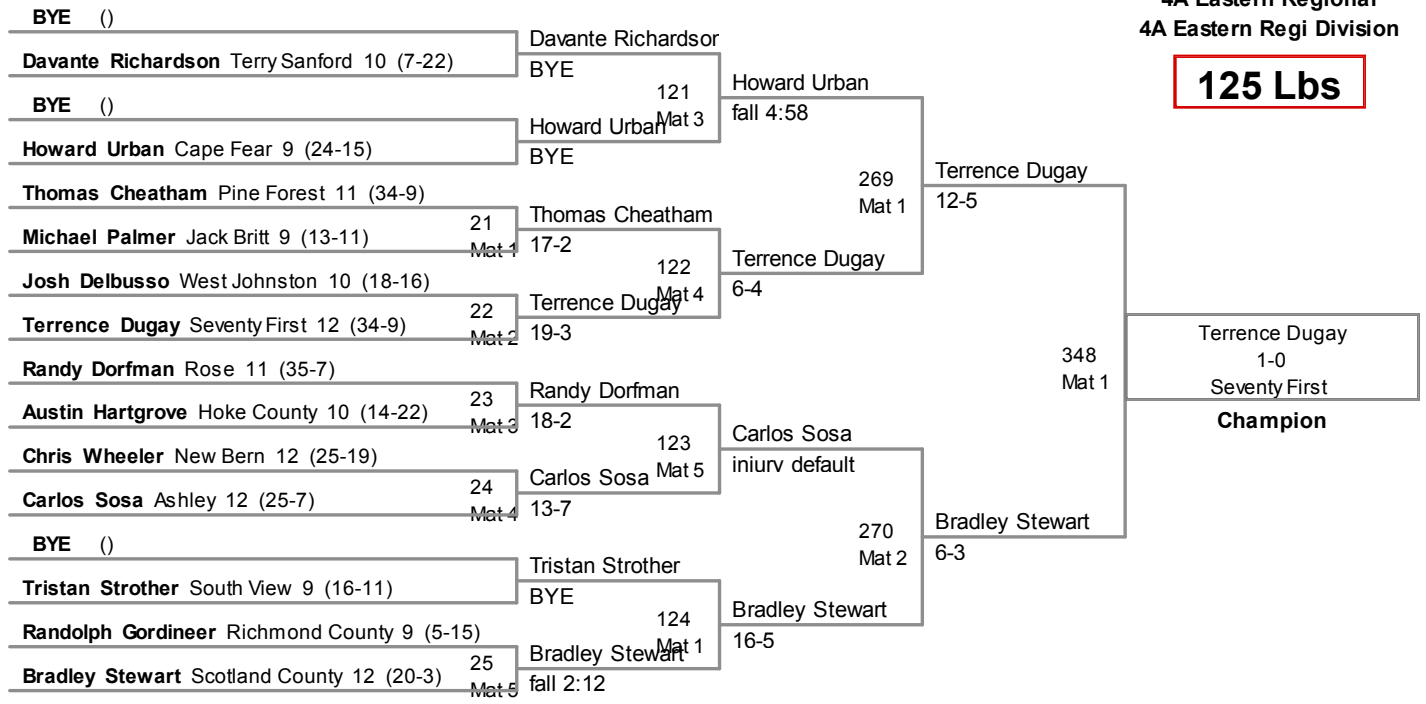

4A Eastern Regional  
4A Eastern Regi Division

**103 Lbs**

4A Eastern Regional  
4A Eastern Regi Division

**125 Lbs**

4A Eastern Regional  
4A Eastern Regi Division

**130 Lbs**

4A Eastern Regional  
4A Eastern Regi Division

**135 Lbs**

4A Eastern Regional  
4A Eastern Regi Division

**140 Lbs**

4A Eastern Regional  
4A Eastern Regi Division

**145 Lbs**

4A Eastern Regional  
4A Eastern Regi Division

**160 Lbs**

4A Eastern Regional  
4A Eastern Regi Division

**215 Lbs**

4A Eastern Regional  
4A Eastern Regi Division

**285 Lbs**