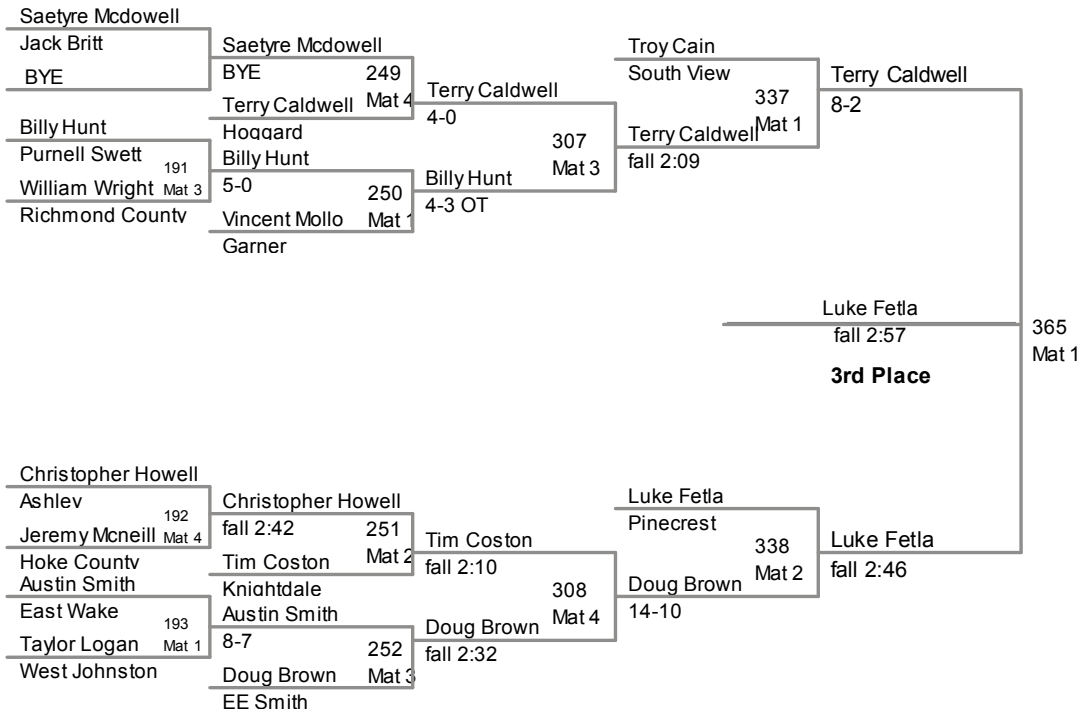

**215 Lbs**

4A Eastern Regional  
4A Eastern Regi Division

**285 Lbs**