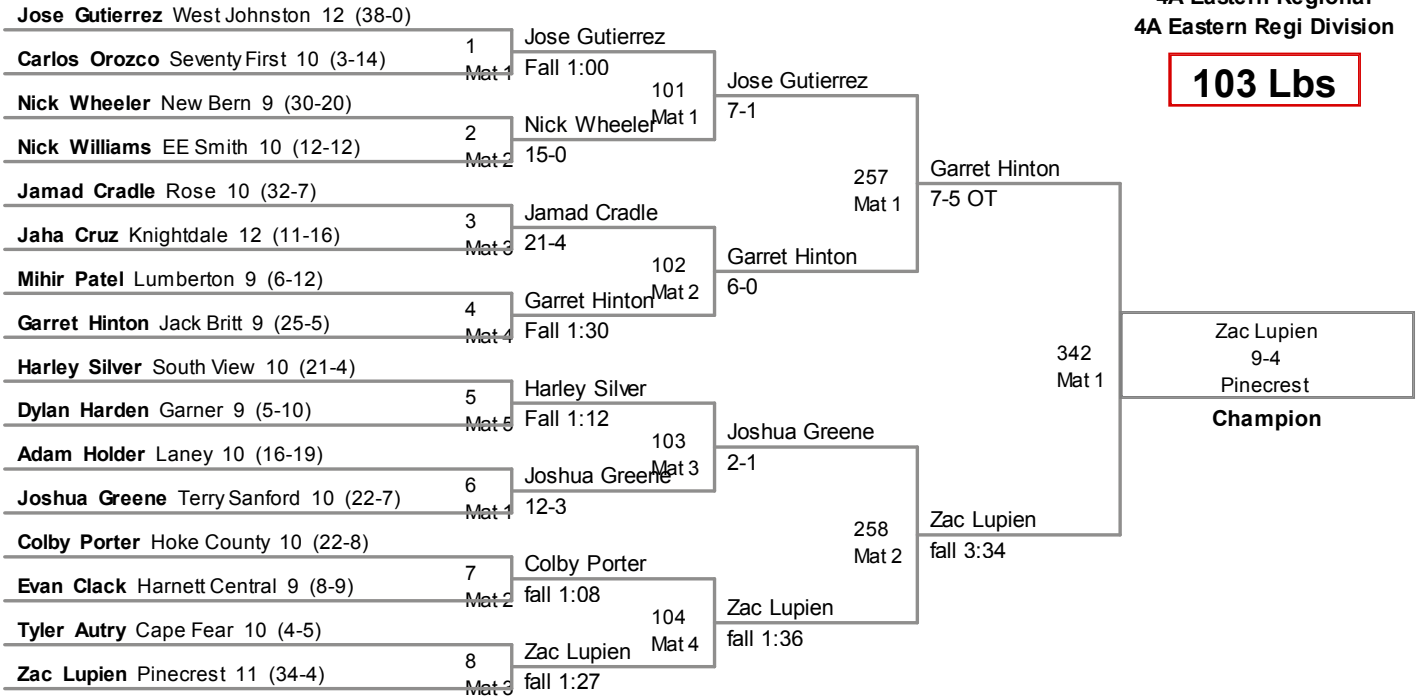

4A Eastern Regional  
4A Eastern Regi Division

**103 Lbs**

4A Eastern Regional  
4A Eastern Regi Division

**125 Lbs**

4A Eastern Regional  
4A Eastern Regi Division

**130 Lbs**

4A Eastern Regional  
4A Eastern Regi Division

**215 Lbs**

4A Eastern Regional  
4A Eastern Regi Division

**285 Lbs**