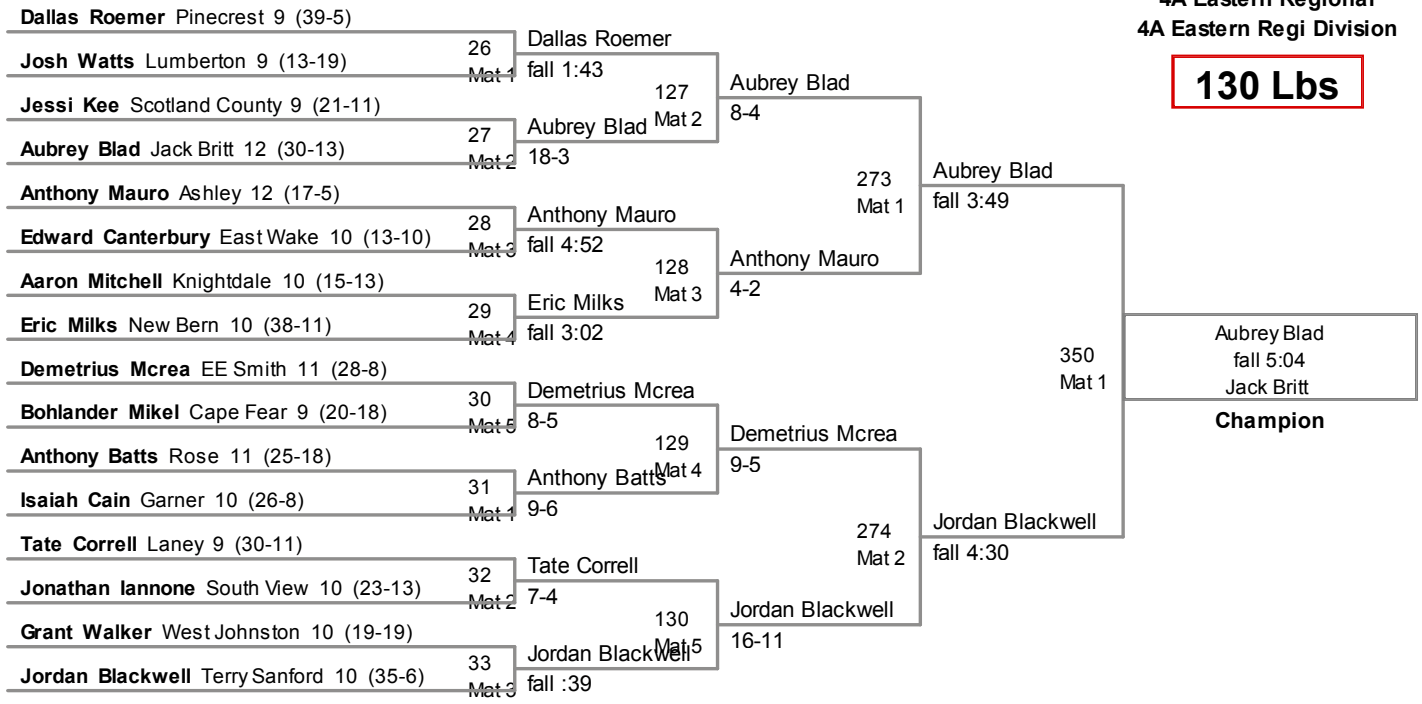

4A Eastern Regional  
4A Eastern Regi Division

**103 Lbs**

4A Eastern Regional  
4A Eastern Regi Division

**125 Lbs**

4A Eastern Regional  
4A Eastern Regi Division

**130 Lbs**

4A Eastern Regional  
4A Eastern Regi Division

**135 Lbs**

4A Eastern Regional  
4A Eastern Regi Division

**140 Lbs**

4A Eastern Regional  
4A Eastern Regi Division

**145 Lbs**

4A Eastern Regional  
4A Eastern Regi Division

**160 Lbs**

4A Eastern Regional  
4A Eastern Regi Division

**215 Lbs**

4A Eastern Regional  
4A Eastern Regi Division

**285 Lbs**