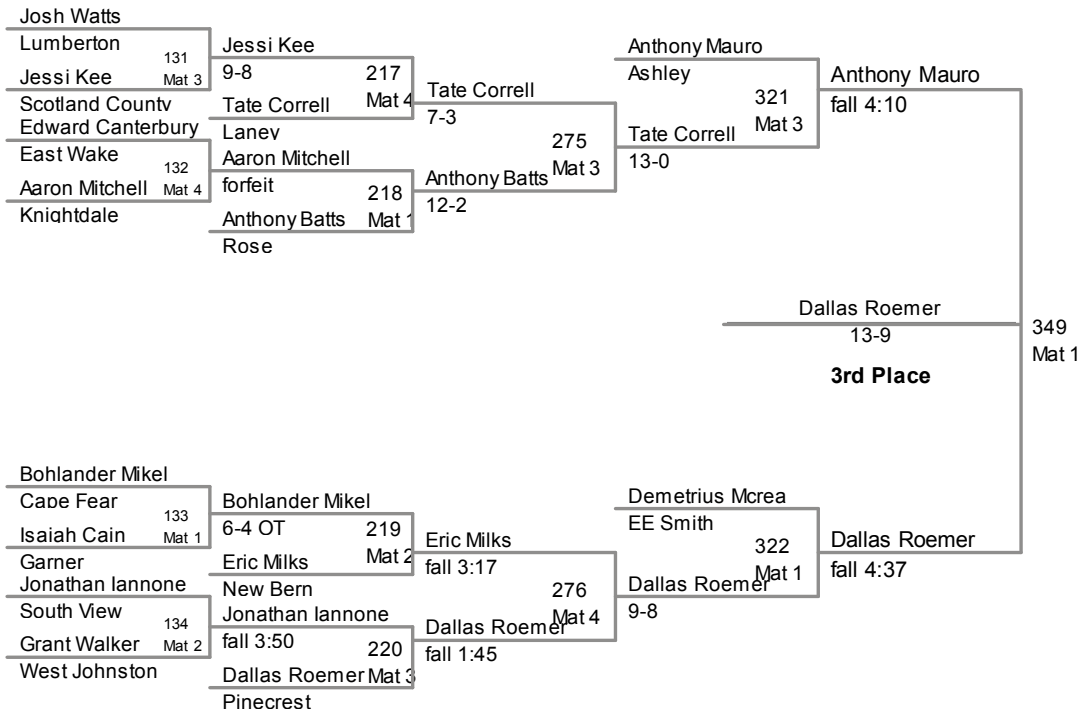

4A Eastern Regional  
4A Eastern Regi Division

**103 Lbs**

4A Eastern Regional  
4A Eastern Regi Division

**125 Lbs**

4A Eastern Regional  
4A Eastern Regi Division

**130 Lbs**

4A Eastern Regional  
4A Eastern Regi Division

**135 Lbs**

4A Eastern Regional  
4A Eastern Regi Division

**140 Lbs**

4A Eastern Regional  
4A Eastern Regi Division

**145 Lbs**

4A Eastern Regional  
4A Eastern Regi Division

**160 Lbs**

4A Eastern Regional  
4A Eastern Regi Division

**215 Lbs**

4A Eastern Regional  
4A Eastern Regi Division

**285 Lbs**