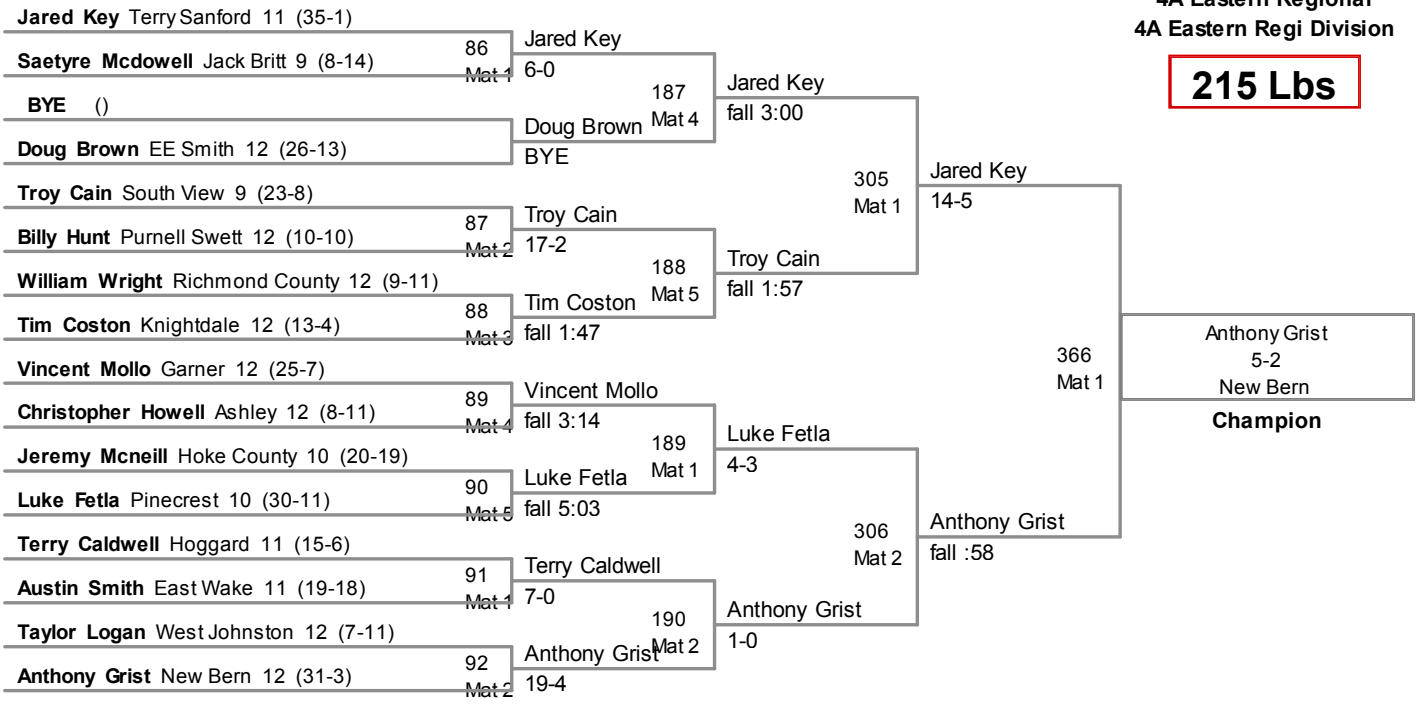

4A Eastern Regional
4A Eastern Regi Division

215 Lbs